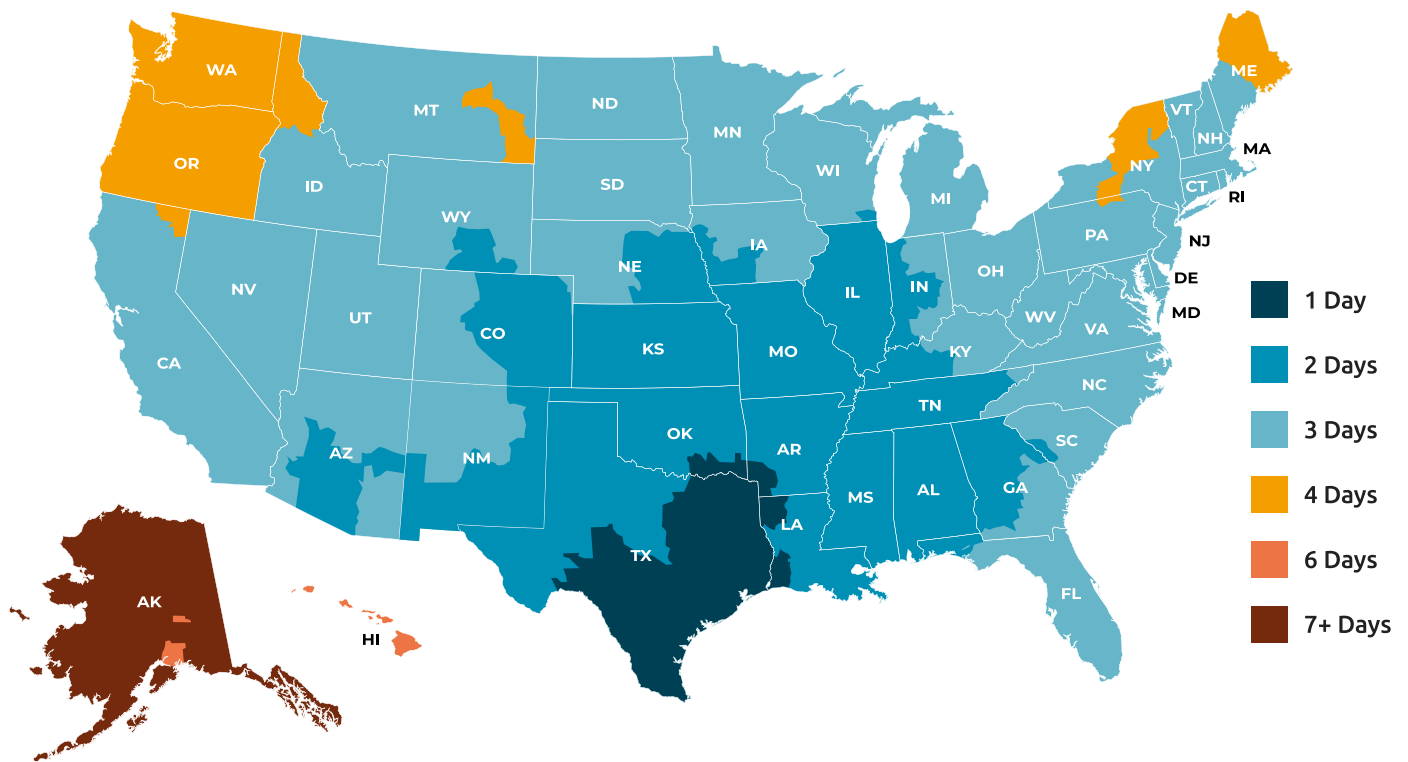

FedEx 2Day a.m.

- Provides second business day delivery by 10:30 A.M. to most business areas between zones 1 - 4
- For certain shipments to Alaska and Hawaii, delivery is in 3 business days
- Saturday delivery available for extra fee
- Operates Monday - Friday

FedEx 2Day

- Delivery in 1 to 2 business days by 5 P.M. to businesses and by 8 P.M. to residences in most metropolitan areas
- Saturday delivery available for extra fee
- Operates Monday - Friday

FedEx Express Saver

- Delivery by 4:30 P.M. in 3 business days to most areas, by 8 P.M. to residences.
- Not available for Hawaii and Alaska
- Saturday pickup available in many areas for an additional charge

FedEx International Economy

- A day-definite, customs-cleared, door-to-door service
- Delivery is typically in 4 to 6 business days
- Operates Monday - Friday

FedEx International Priority

- Delivery typically in 1 to 3 business days, next business day to the U.S., Canada, Mexico and the Caribbean from most countries
- Reaches major cities in Europe by 10:30 A.M., typically in two business days
- Saturday service available in some countries
- Operates Monday - Friday