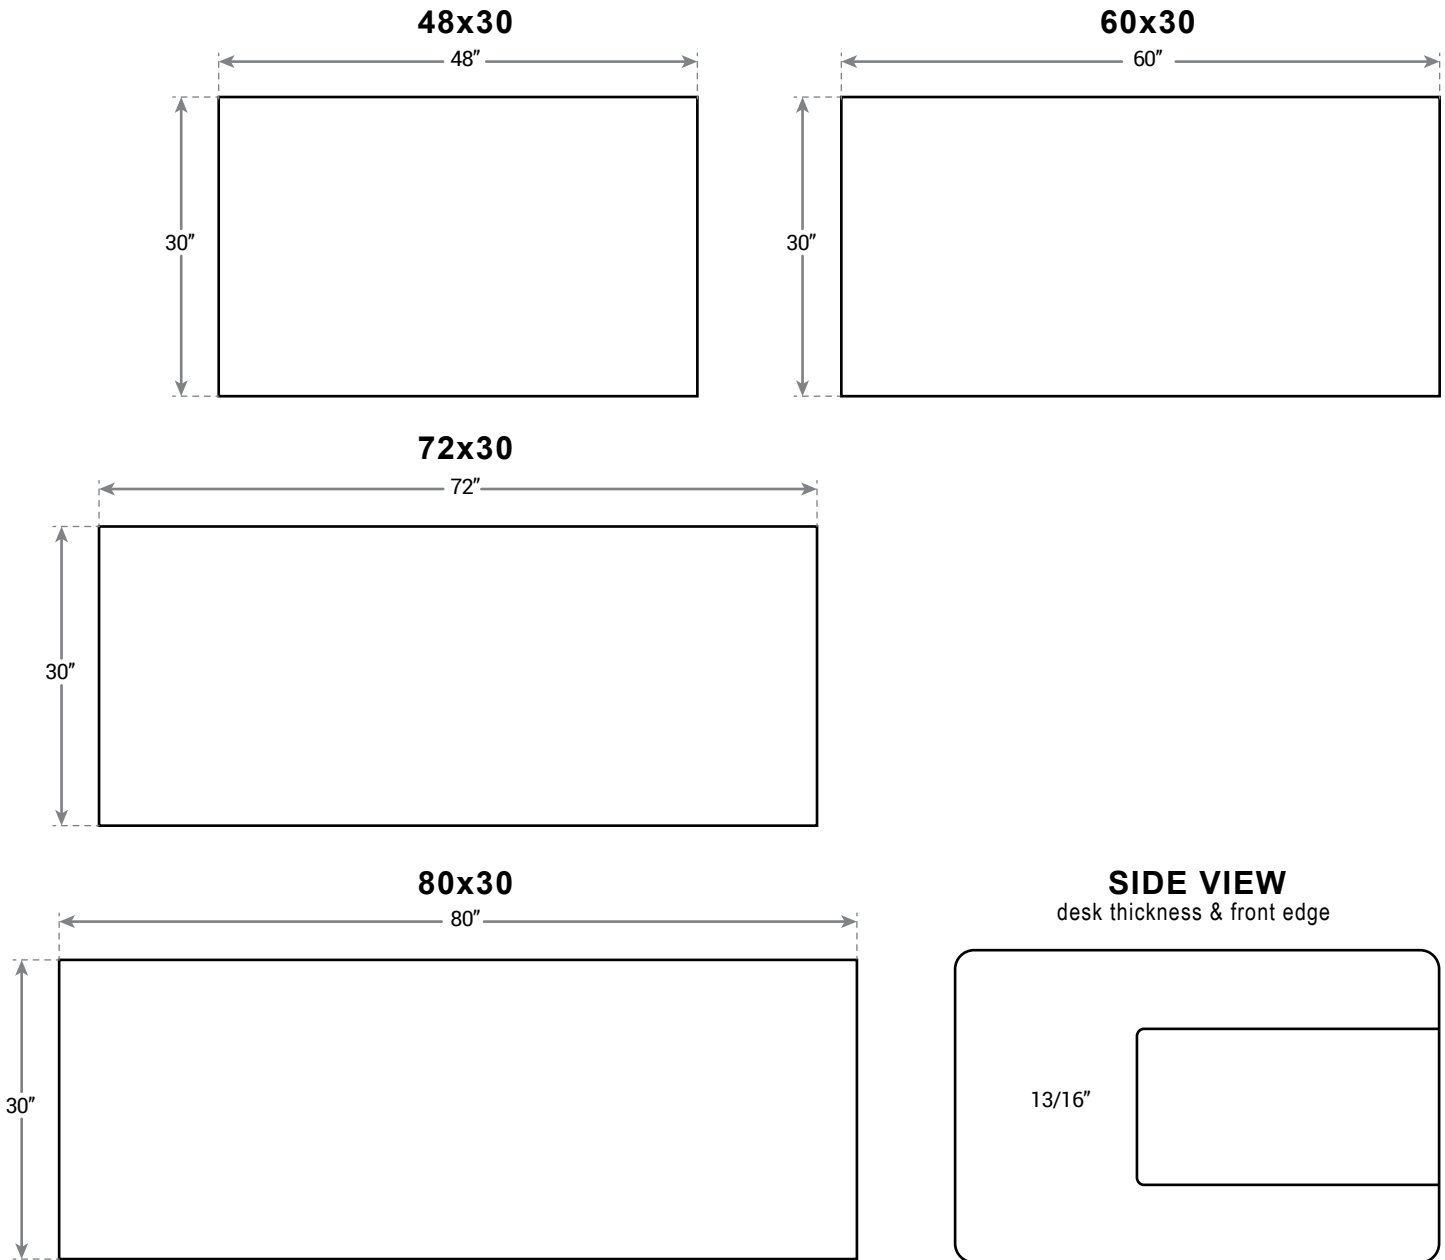

RUBBERWOOD DESKTOP

UPLIFT DESK®

TOP306, TOP307, TOP308

TOP VIEW

available sizes

CAPABILITIES

Thickness 13/16"

Full Depth.....30"

FEATURES

- Desktop is constructed out of genuine Rubberwood (Also known as: plantation hardwood, Hevea, parawood, or Malaysian Oak).
- Sustainable and eco-friendly lumber is harvested from recycled wood from Pará rubber trees.
- Available in Light Brown, Natural, and Dark Brown finishes.