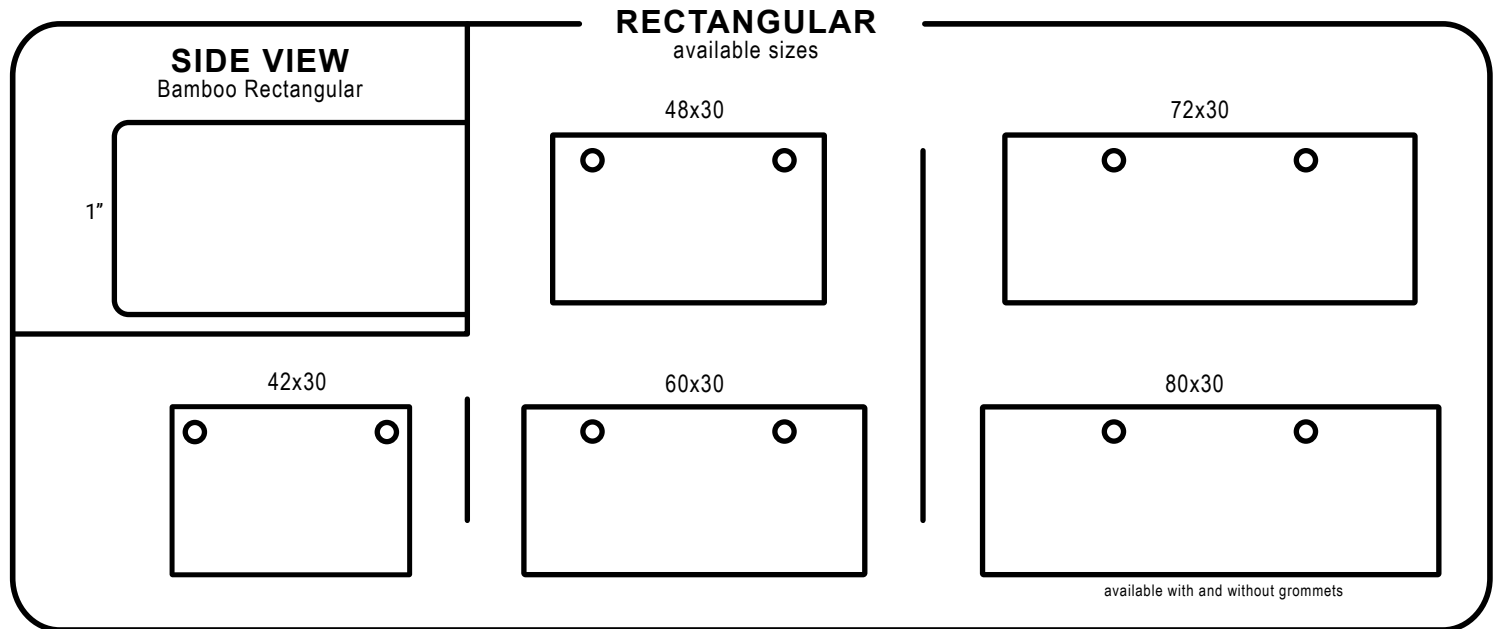

## CAPABILITIES

**Thickness** ..... 1"

**Full Depth**.....30"

## FEATURES

- 1" thick carbonized bamboo desktop is handcrafted via environmentally friendly methods
- 33% thicker than our competition's 3/4" thick desktops
- Our Moso species bamboo tops are sustainably sourced, grown without pesticides or fertilizers, constructed with European E1-level adhesives, and finished with a water-based German wear-resistant UV coating