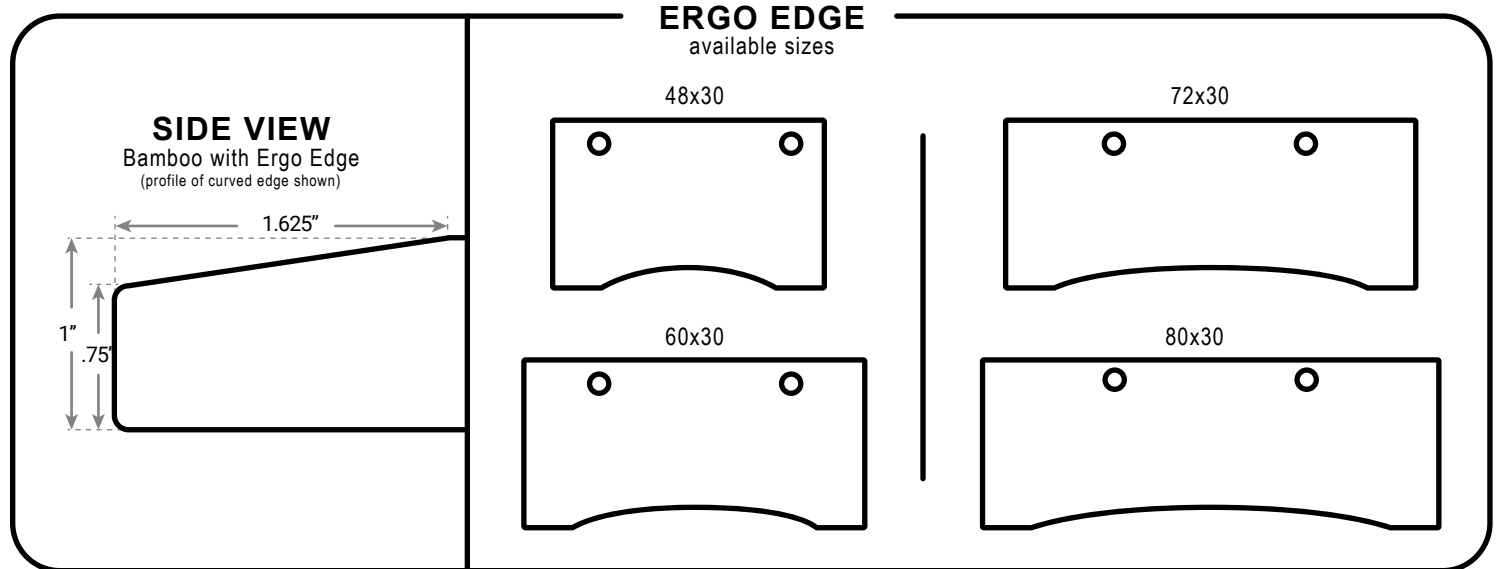

## CAPABILITIES

**Thickness** ..... 1"

**Full Depth**.....30"

## FEATURES

- 1" thick carbonized bamboo desktop is handcrafted via environmentally friendly methods
- 33% thicker than our competition's 3/4" thick desktops
- Our Moso species bamboo tops are sustainably sourced, grown without pesticides or fertilizers, constructed with European E1-level adhesives, and finished with a water-based German wear-resistant UV coating