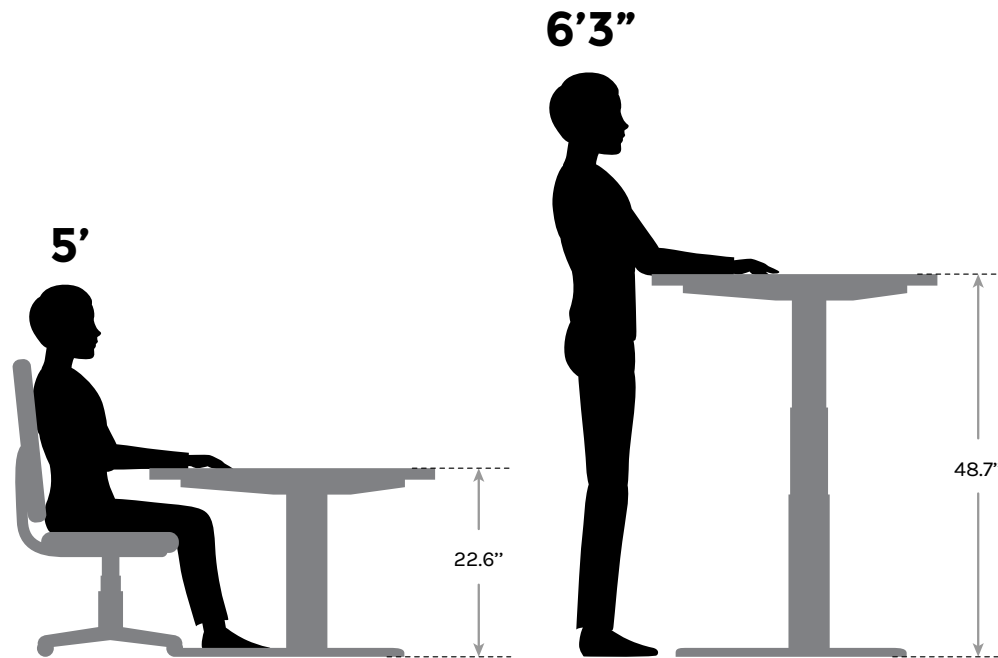

# ANSI/BIFMA G1-2013 Height Standard

UPLIFT V2 Commercial  
Height Range

Measurements represent desk with 1" desktop

## What does ANSI/BIFMA G1-2013 Height Standard mean?

Our UPLIFT V2 Commercial Standing Desk is designed to fit a wide range of users, and meet the ANSI/BIFMA G1-2013 height requirement standard (when used with a 1" thick desktop). This makes our desk suitable for most users, accommodating a seated 5th percentile (5'0") to a standing 95th percentile (6'3").