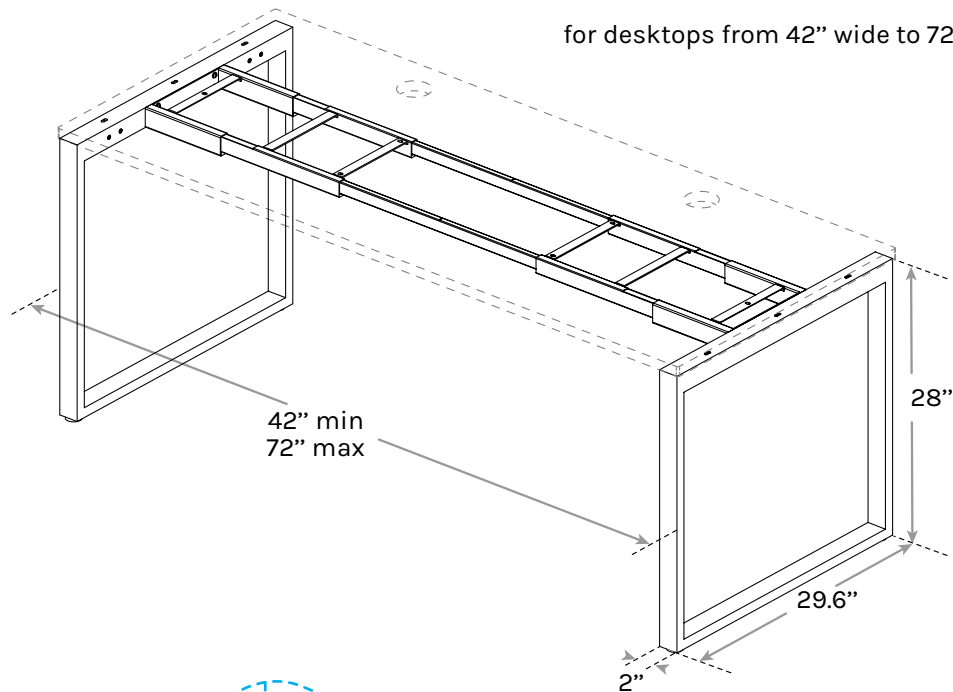

# O-Leg Seated Height Table Frame

SKU: FRM405

## Specifications

for desktops from 42" wide to 72" wide & 30" deep

**Contract-grade  
Quality**

<b>Material</b>	Steel
<b>Color</b>	Black, White, Gray, Industrial Style
<b>Finish</b>	Powder coat
<b>Weight Capacity</b>	355 lb
<b>Warranty</b>	15 year