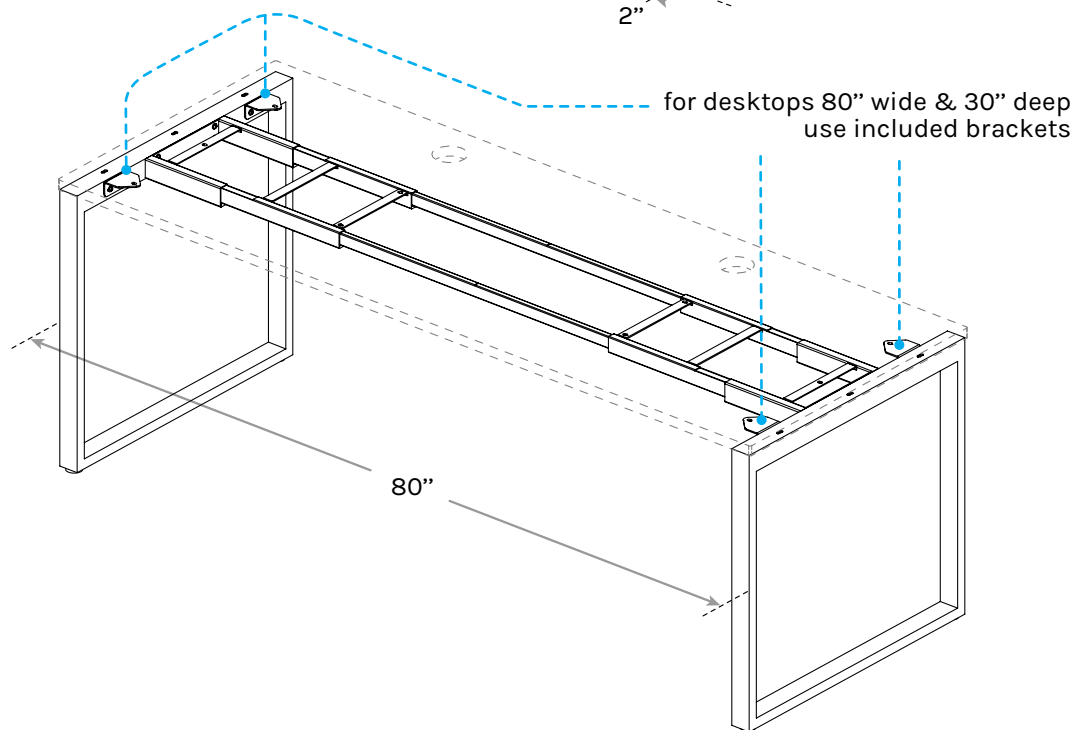

# O-Leg Seated Height Table Frame

SKU: FRM405

## Specifications

for desktops from 42" wide to 72" wide & 30" deep

**Contract-grade  
Quality**

<b>Material</b>	Steel
<b>Color</b>	Black, White, Gray, Industrial Style
<b>Finish</b>	Powder coat
<b>Weight Capacity</b>	355 lb
<b>Warranty</b>	15 year