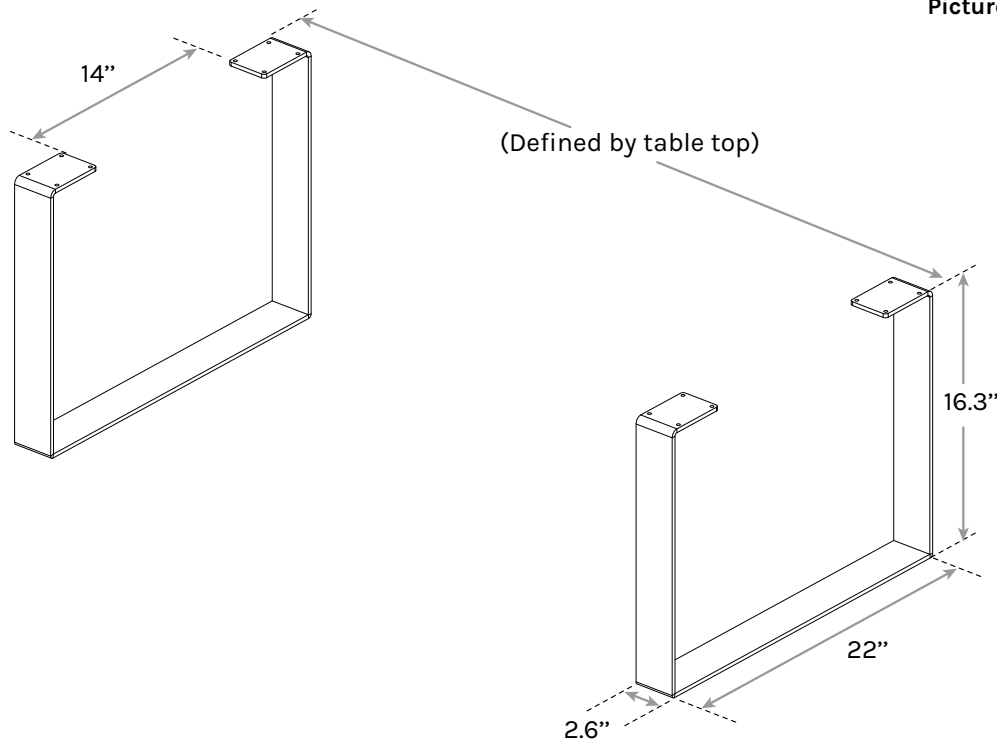

Coffee Table Legs

SKU: FRM404

Specifications

Pictured: legs and table top placement

**Contract-grade
Quality**

Weight	10.5 lb. per leg
Material	0.25" thick formed steel
Color	Black
Finish	Powder coat
Warranty	15 year