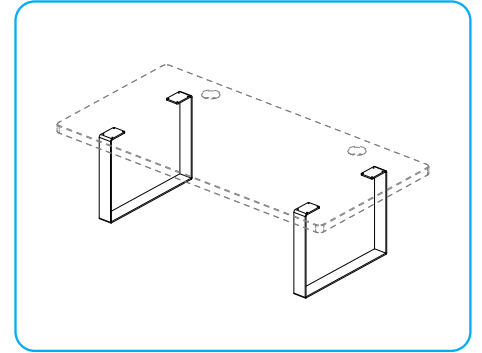

Coffee Table Legs

SKU: FRM404

Specifications

Pictured: legs and table top placement

**Contract-grade
Quality**

Weight	10.5 lb. per leg
Material	0.25" thick formed steel
Color	Black
Finish	Powder coat
Warranty	15 year