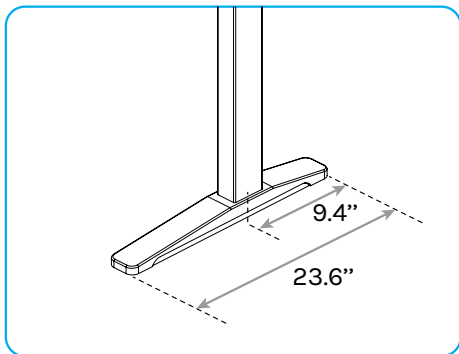

UPLIFT Seated Height Side Table

SKU: FRM220

Specifications

Pictured: frame and desktop placement

**Contract-grade
Quality**

**7-year
Warranty**

Also available with shorter feet
for 24" deep and 120° desktops

Construction Steel

Weight Capacity 355 lbs

 **Stability Brace
on Each Leg**

 **Available in 4 Color
Options**

 For technical questions and support call 800-349-3839, email info@upliftdesk.com, or visit our chat service at upliftdesk.com