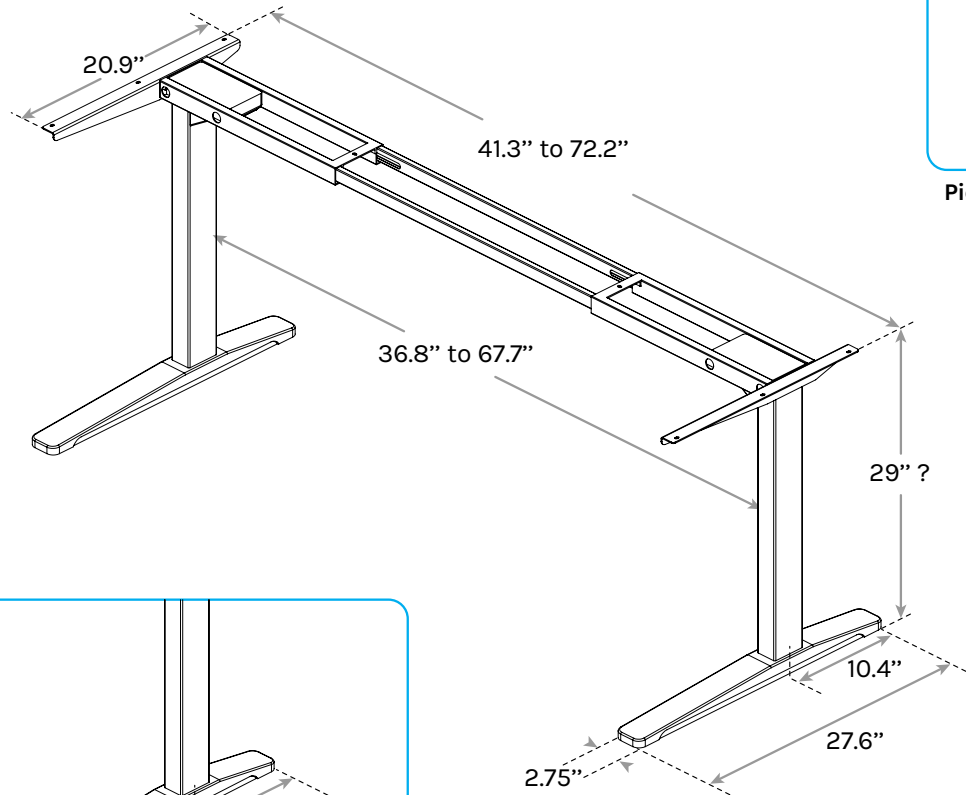

UPLIFT Seated Height Side Table

SKU: FRM220

Specifications

Pictured: frame and desktop placement

**Contract-grade
Quality**

**7-year
Warranty**

Also available with shorter feet
for 24" deep and 120° desktops

Construction Steel

Weight Capacity 355 lbs

 **Stability Brace
on Each Leg**

 **Available in 4 Color
Options**

 For technical questions and support call 800-349-3839, email info@upliftdesk.com, or visit our chat service at upliftdesk.com