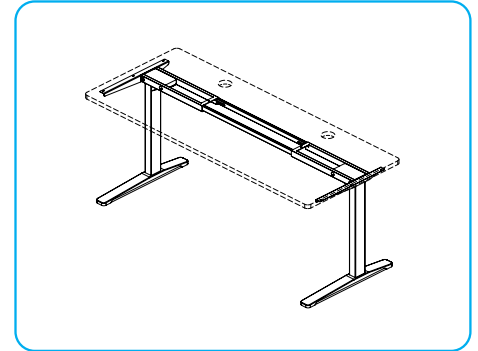

UPLIFT Seated Height Side Table

SKU: FRM220

Specifications

Pictured: frame and desktop placement

**Contract-grade
Quality**

**7-year
Warranty**

Also available with shorter feet
for 24" deep and 120° desktops

Construction Steel

Weight Capacity 355 lbs

 **Stability Brace
on Each Leg**

 **Available in 4 Color
Options**

 For technical questions and support call 800-349-3839, email info@upliftdesk.com, or visit our chat service at upliftdesk.com