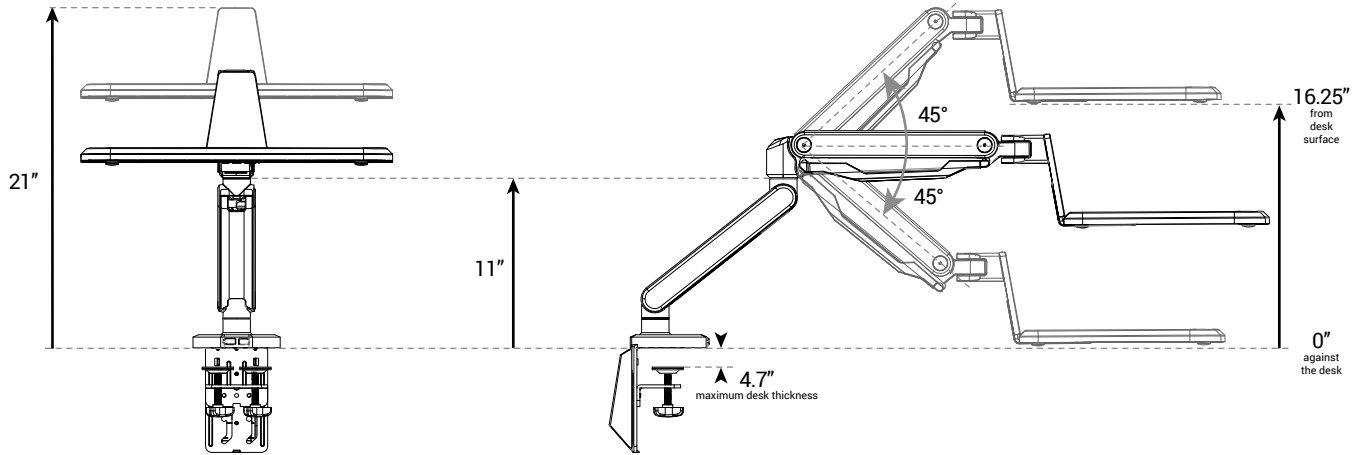

MOBILE LAPTOP STANDING CONVERTER UPLIFT DESK®

UDA120

FRONT VIEW

SIDE VIEW

TOP VIEW

BOTTOM VIEW

CAPABILITIES

Height Adjustment Range 16.25" H

Depth, Fully Extended 37" D

Weight Capacity 15.4 lbs

Color Black, White, Gray

Warranty 5 years

FEATURES

- Compatible with any notebook computer
- Integrated cable management keeps your workstation clean and organized
- Two USB ports in the mounting base allow easy access to swap peripherals or charge devices
- Clamp mount attaches to desks up to 4.7" thick
- Bolt-through mount also included for extra stability