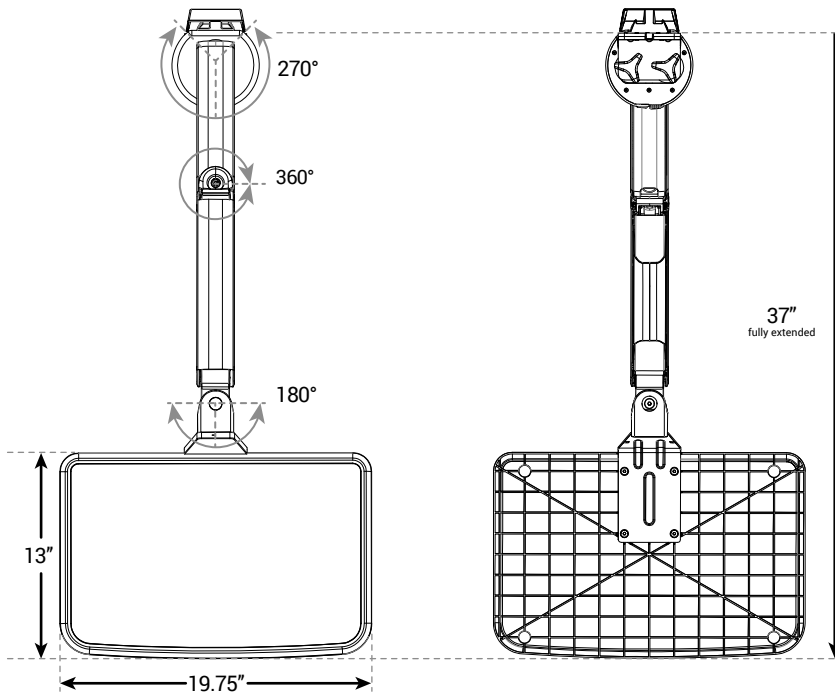

MOBILE LAPTOP STANDING CONVERTER UPLIFT DESK®

UDA120

FRONT VIEW

SIDE VIEW

TOP VIEW

BOTTOM VIEW

CAPABILITIES

Height Adjustment Range 16.25" H

Depth, Fully Extended 37" D

Weight Capacity 15.4 lbs

Color Black, White, Gray

Warranty 5 years

FEATURES

- Compatible with any notebook computer
- Integrated cable management keeps your workstation clean and organized
- Two USB ports in the mounting base allow easy access to swap peripherals or charge devices
- Clamp mount attaches to desks up to 4.7" thick
- Bolt-through mount also included for extra stability