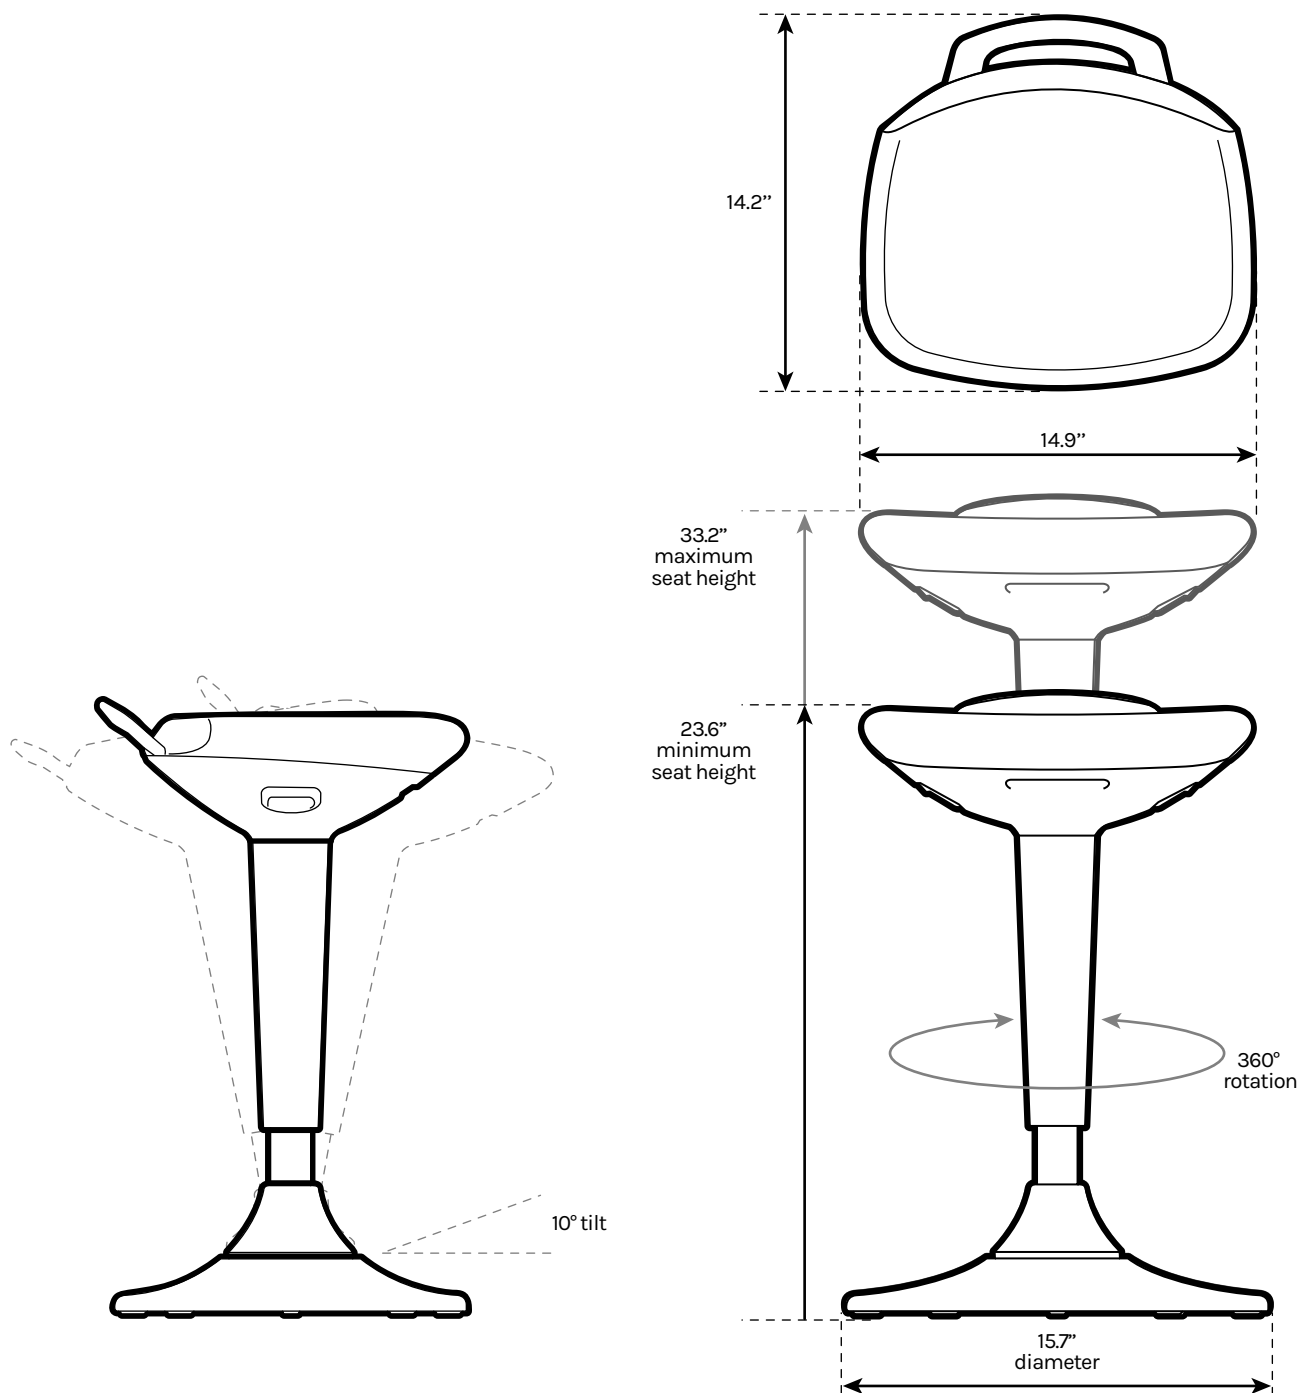

# Starling Stool

SKU: CHR464

## Specifications

<b>Weight Capacity</b>	297.6 lb (135 kg)
<b>Warranty</b>	15 year

For help with assembly, find our assembly instructions at <https://bit.ly/342zGuK>

**i** For technical questions and support call 800-349-3839, email [info@upliftdesk.com](mailto:info@upliftdesk.com), or visit our chat service at [upliftdesk.com](https://upliftdesk.com)