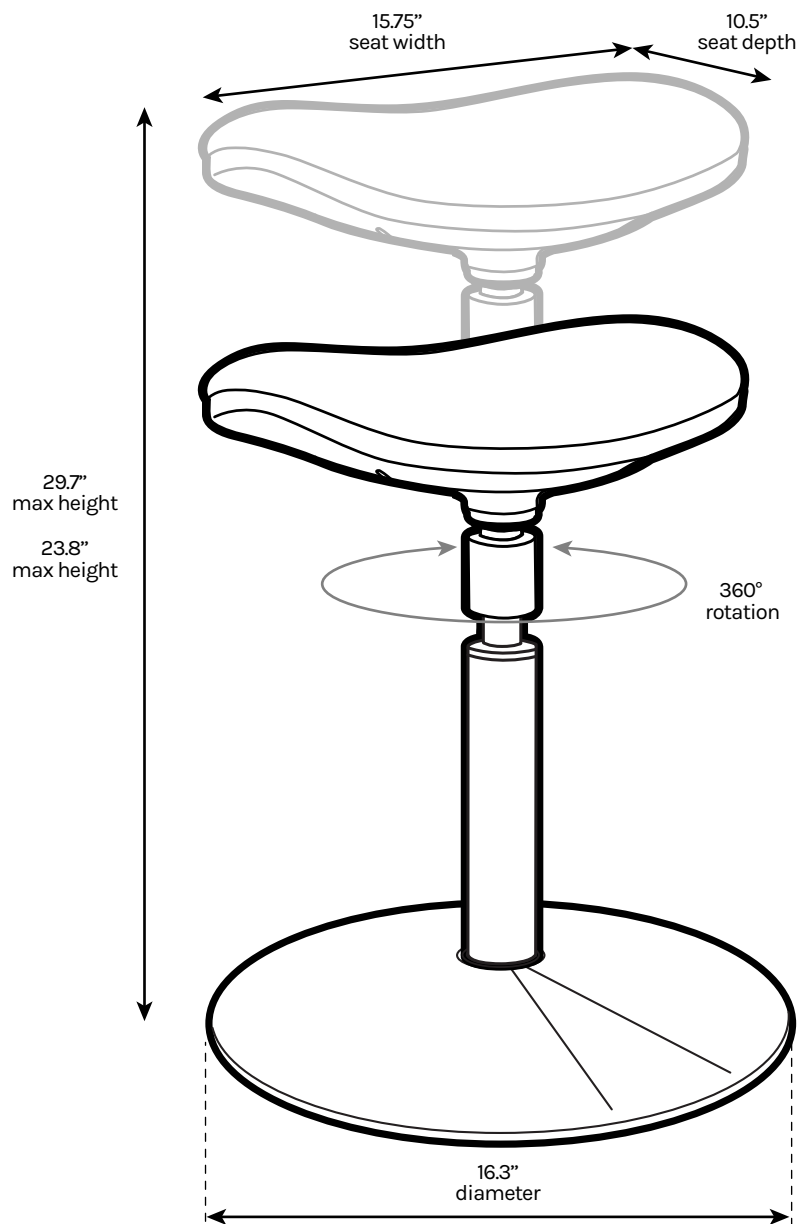

Crescent Saddle Stool

SKU: CHR459

Specifications

Weight Capacity 220 lb (100 kg)

Warranty 15 year

For help with assembly, find our assembly instructions at <https://bit.ly/342zGuK>

i For technical questions and support call 800-349-3839, email info@upliftdesk.com, or visit our chat service at upliftdesk.com