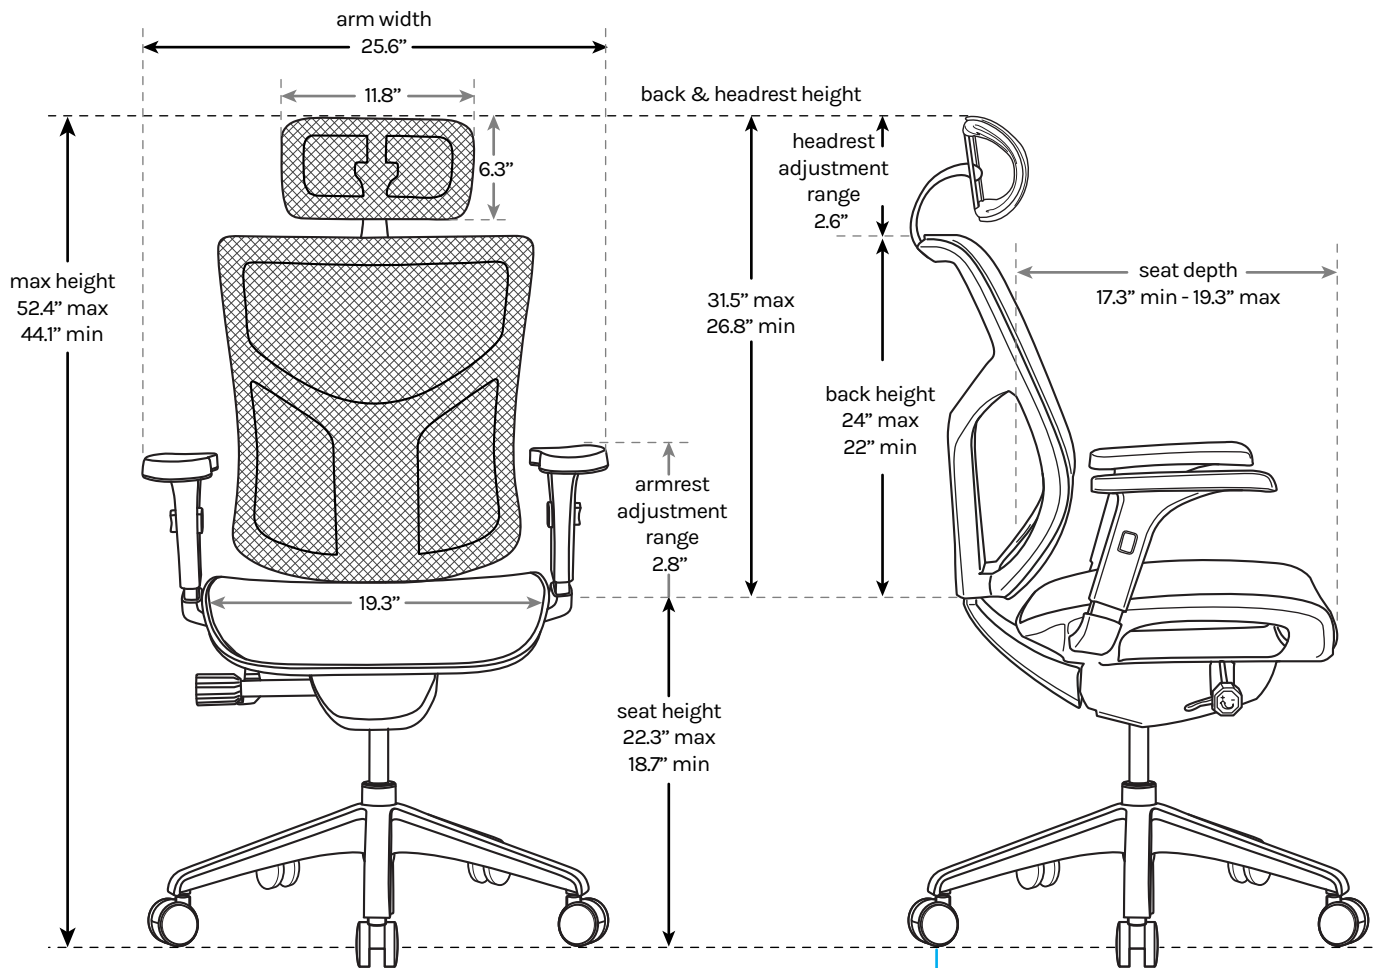

# J3 Ergonomic Chair

SKU: CHR456

## Specifications

**Weight Capacity** 250 lb (113.4 kg)

**Color** Black

**Warranty** 15 year

For help with assembly, find our assembly instructions at <https://bit.ly/3b1f9un>

For technical questions and support call 800-349-3839, email [info@upliftdesk.com](mailto:info@upliftdesk.com), or visit our chat service at [upliftdesk.com](https://upliftdesk.com)