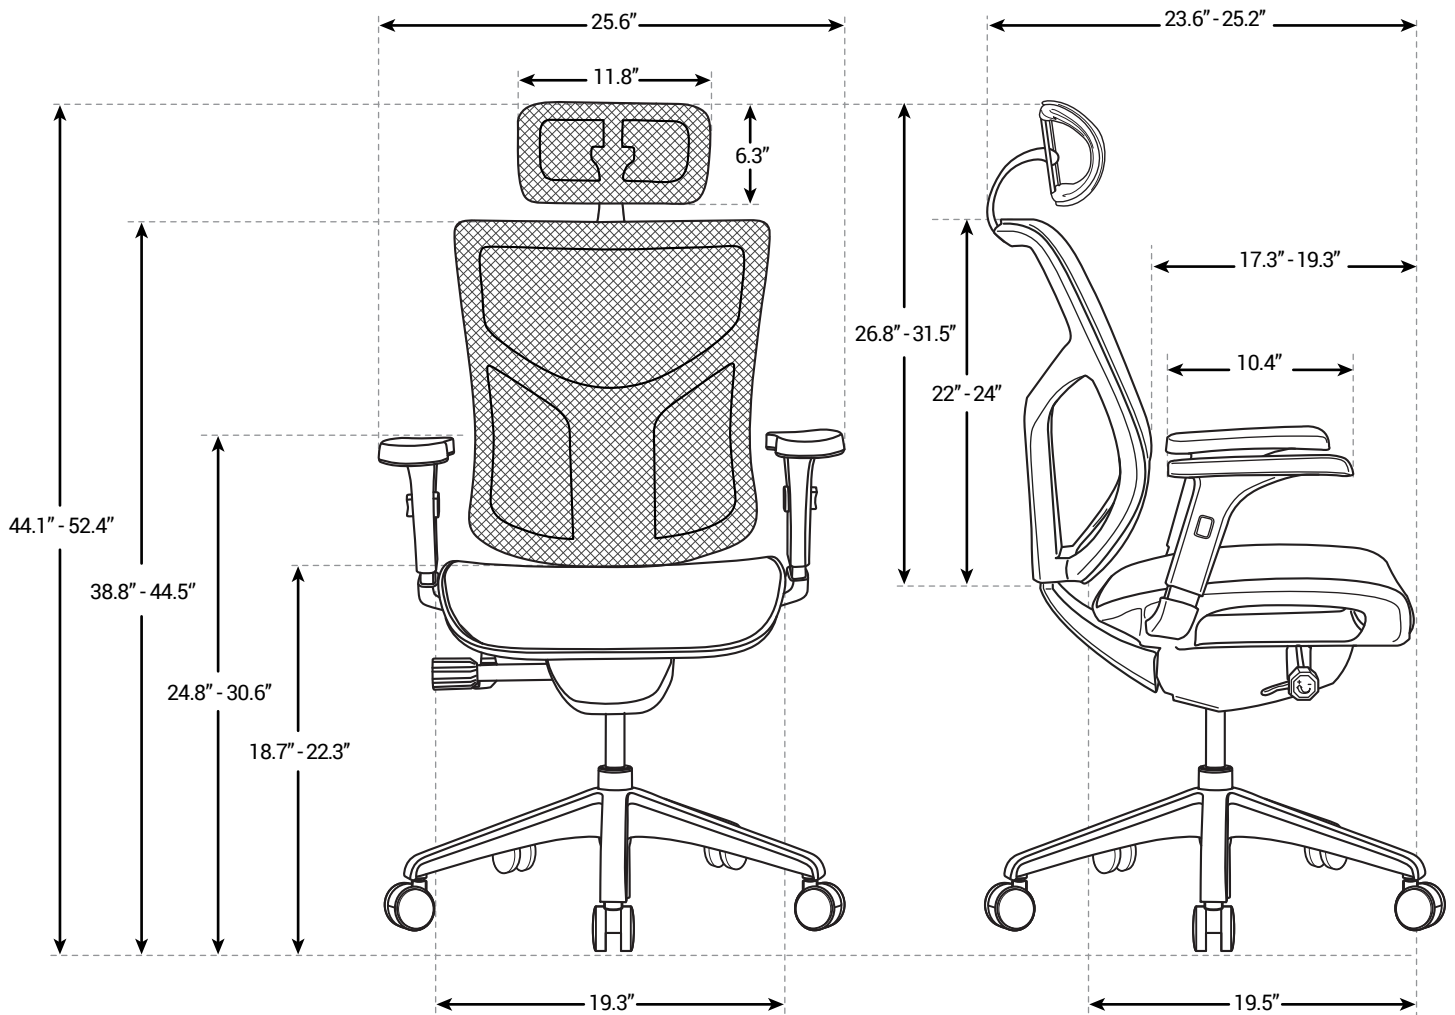

FRONT VIEW

SIDE VIEW

CAPABILITIES

Weight Capacity300 lbs.
Warranty 3 years

FEATURES

- Recline function with four positions.
- Increased airflow thanks to breathable mesh backrest.
- High density seat cushion with waterfall edge for optimal circulation.