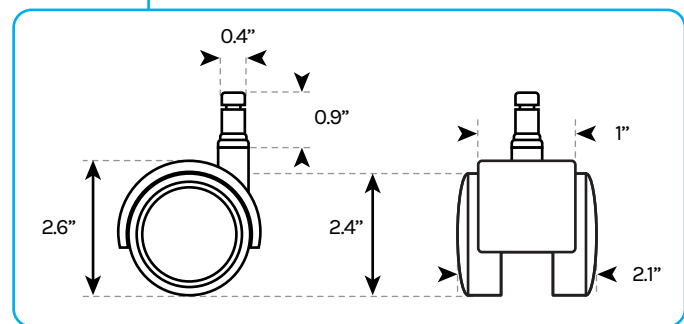

## Specifications

**Weight Capacity** 250 lb (113.4 kg)

**Color** Black

**Warranty** 15 year

For help with assembly, find our assembly instructions at <https://bit.ly/3b1f9un>

For technical questions and support call 800-349-3839, email [info@upliftdesk.com](mailto:info@upliftdesk.com), or visit our chat service at [upliftdesk.com](https://upliftdesk.com)