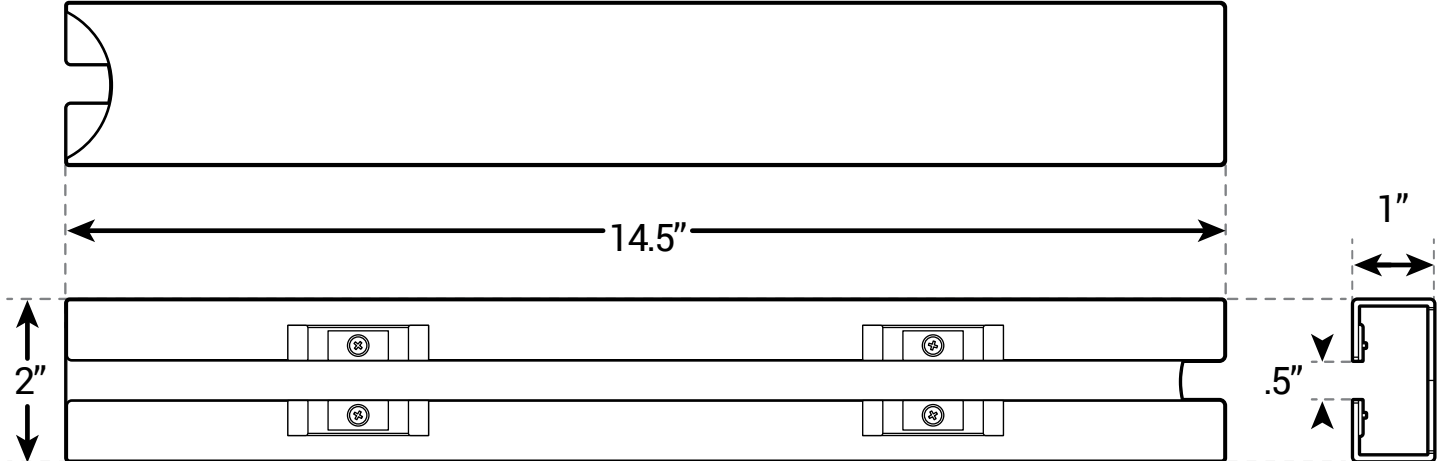

MAGNETIC CABLE CHANNEL

UPLIFT DESK®

Specifications

CAPABILITIES

Colors Black, White, Gray, Metallic

FEATURES

- Wrangle your cables with the magic of magnets.

i For technical questions and support call 1-800-349-3839 or visit our chat service