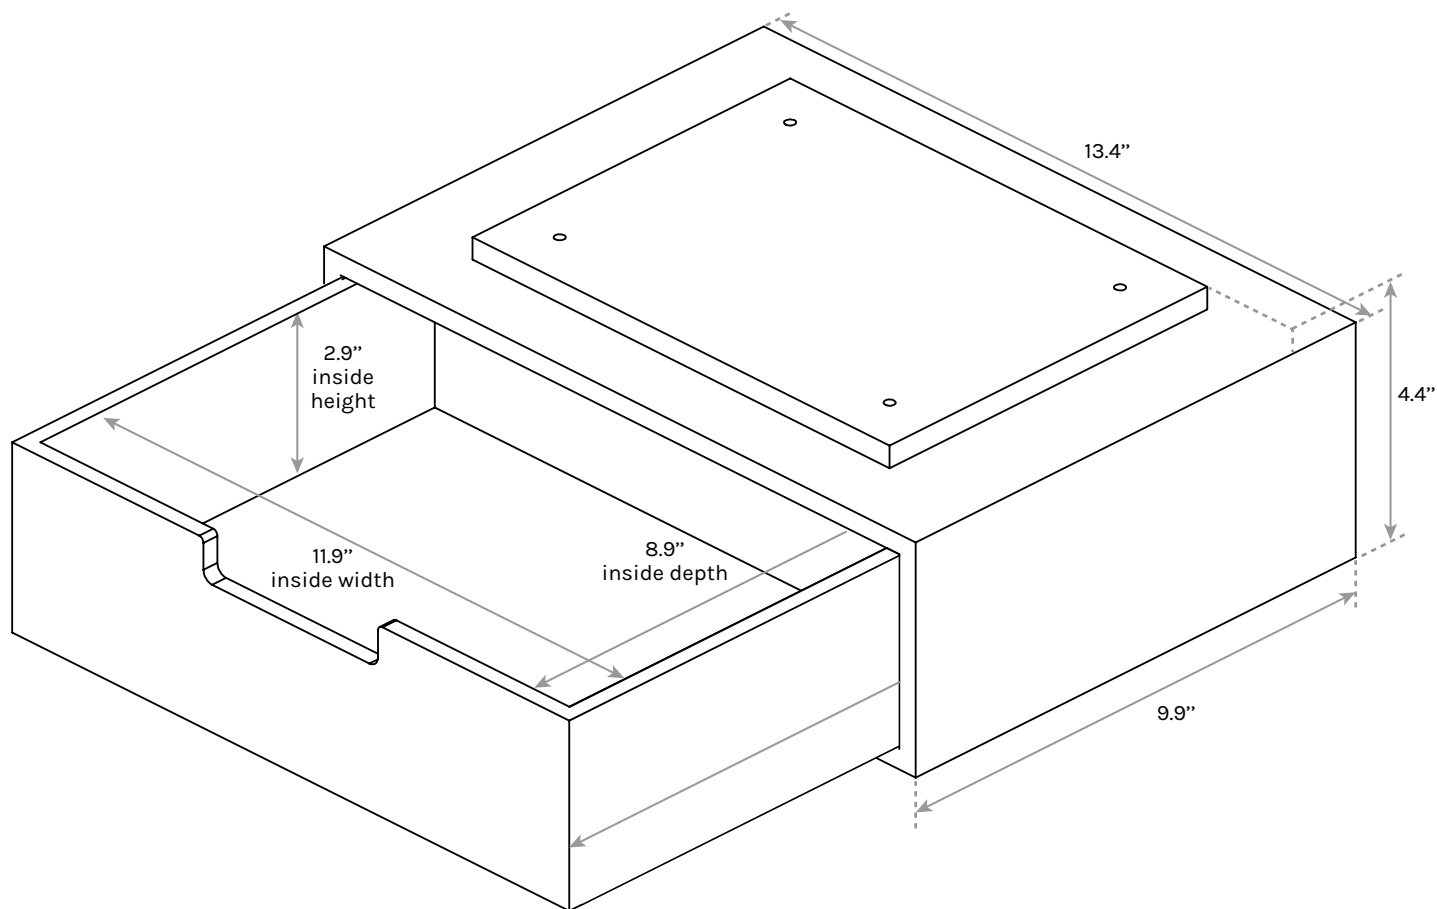

Bamboo Desk Drawer

SKU: STR018

Specifications

Unit Weight	5.5 lb
Weight Capacity	17 lb
Material	Moso Bamboo
Warranty	1 years

For help with assembly, find our assembly instructions at <http://bit.ly/2WCBs6x>