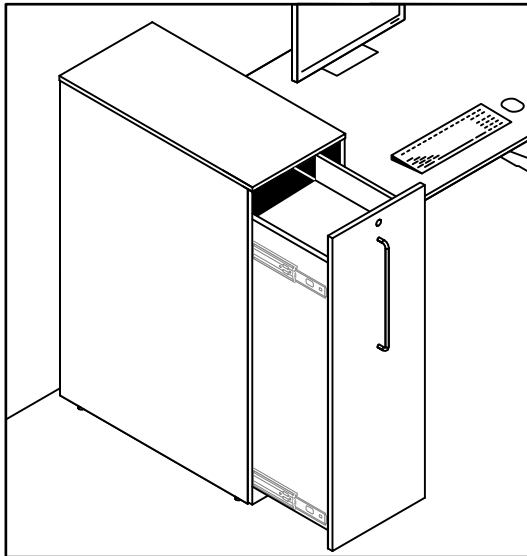

# Slide-Out Storage Cabinet

## Specifications

SKU: STR012

**STR012-BLK-L**  
**STR012-WHT-L** - Placed on the Left side of your desk

**STR012-BLK-R**  
**STR012-WHT-R** - Placed on the Right side of your desk

<b>Color</b>	Black, White
<b>Security</b>	Lock and Key
<b>Warranty</b>	15 year