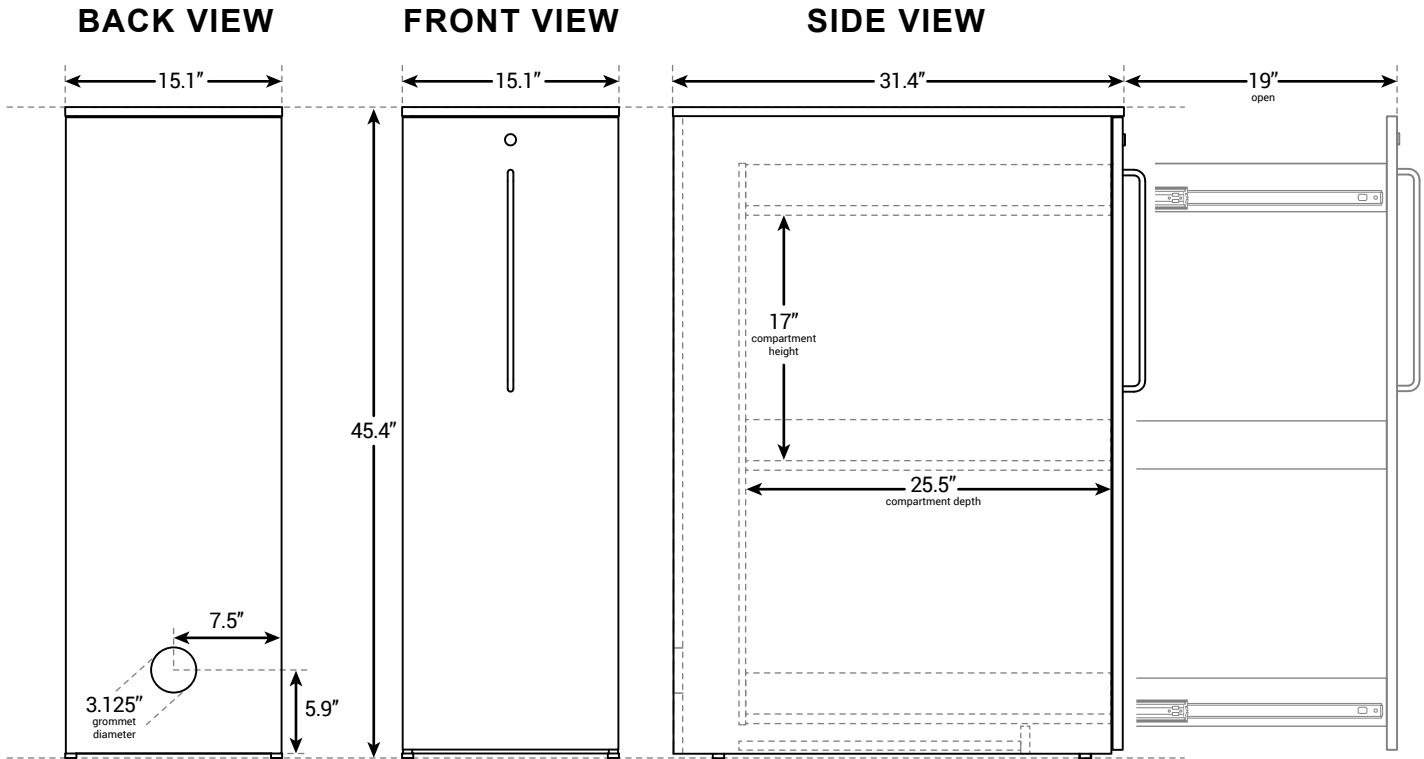

SLIDE-OUT STORAGE CABINET

UPLIFT DESK®

STR012

STR012-BLK-L
STR012-WHT-L - Placed on the Left side of your desk

STR012-BLK-R
STR012-WHT-R - Placed on the Right side of your desk

CAPABILITIES

Color Black, White
Security Lock and Key
Warranty..... 3 years

FEATURES

- Slide-out, locking cabinet provides ample office storage.
- Comes with a grommet on the back for easy routing of cords.
- Available with right-opening or left-opening drawers.