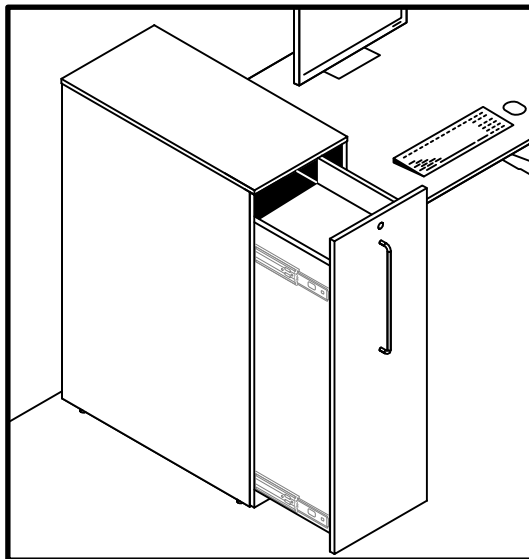

SLIDE-OUT STORAGE CABINET

UPLIFT DESK®

STR012

STR012-BLK-L
STR012-WHT-L - Placed on the Left side of your desk

STR012-BLK-R
STR012-WHT-R - Placed on the Right side of your desk

CAPABILITIES

Color Black, White
Security Lock and Key
Warranty..... 3 years

FEATURES

- Slide-out, locking cabinet provides ample office storage.
- Comes with a grommet on the back for easy routing of cords.
- Available with right-opening or left-opening drawers.