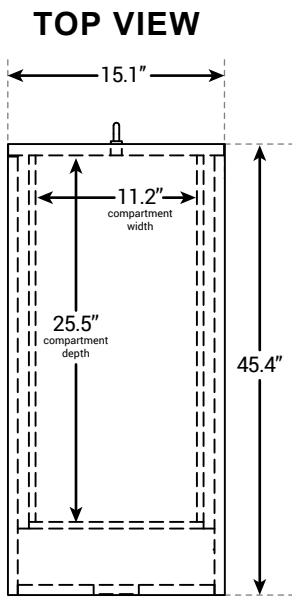

SLIDE-OUT STORAGE CABINET

UPLIFT DESK®

STR012

STR012-BLK-L
STR012-WHT-L - Placed on the Left side of your desk

STR012-BLK-R
STR012-WHT-R - Placed on the Right side of your desk

CAPABILITIES

Color Black, White
Security Lock and Key
Warranty..... 3 years

FEATURES

- Slide-out, locking cabinet provides ample office storage.
- Comes with a grommet on the back for easy routing of cords.
- Available with right-opening or left-opening drawers.