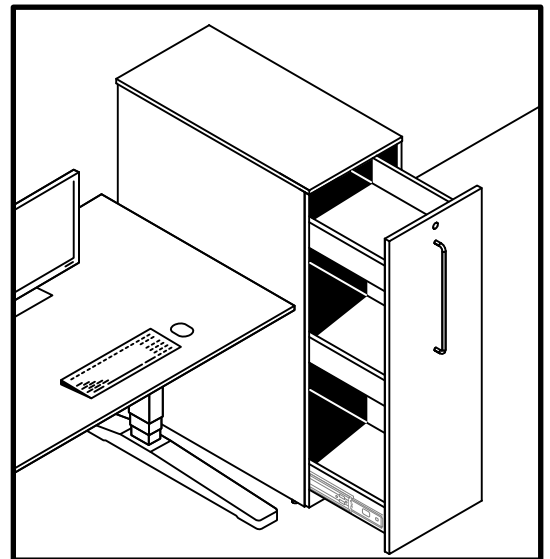

SLIDE-OUT STORAGE CABINET

UPLIFT DESK®

STR012

STR012-BLK-L
STR012-WHT-L - Placed on the Left side of your desk

STR012-BLK-R
STR012-WHT-R - Placed on the Right side of your desk

CAPABILITIES

Color Black, White
Security Lock and Key
Warranty..... 3 years

FEATURES

- Slide-out, locking cabinet provides ample office storage.
- Comes with a grommet on the back for easy routing of cords.
- Available with right-opening or left-opening drawers.