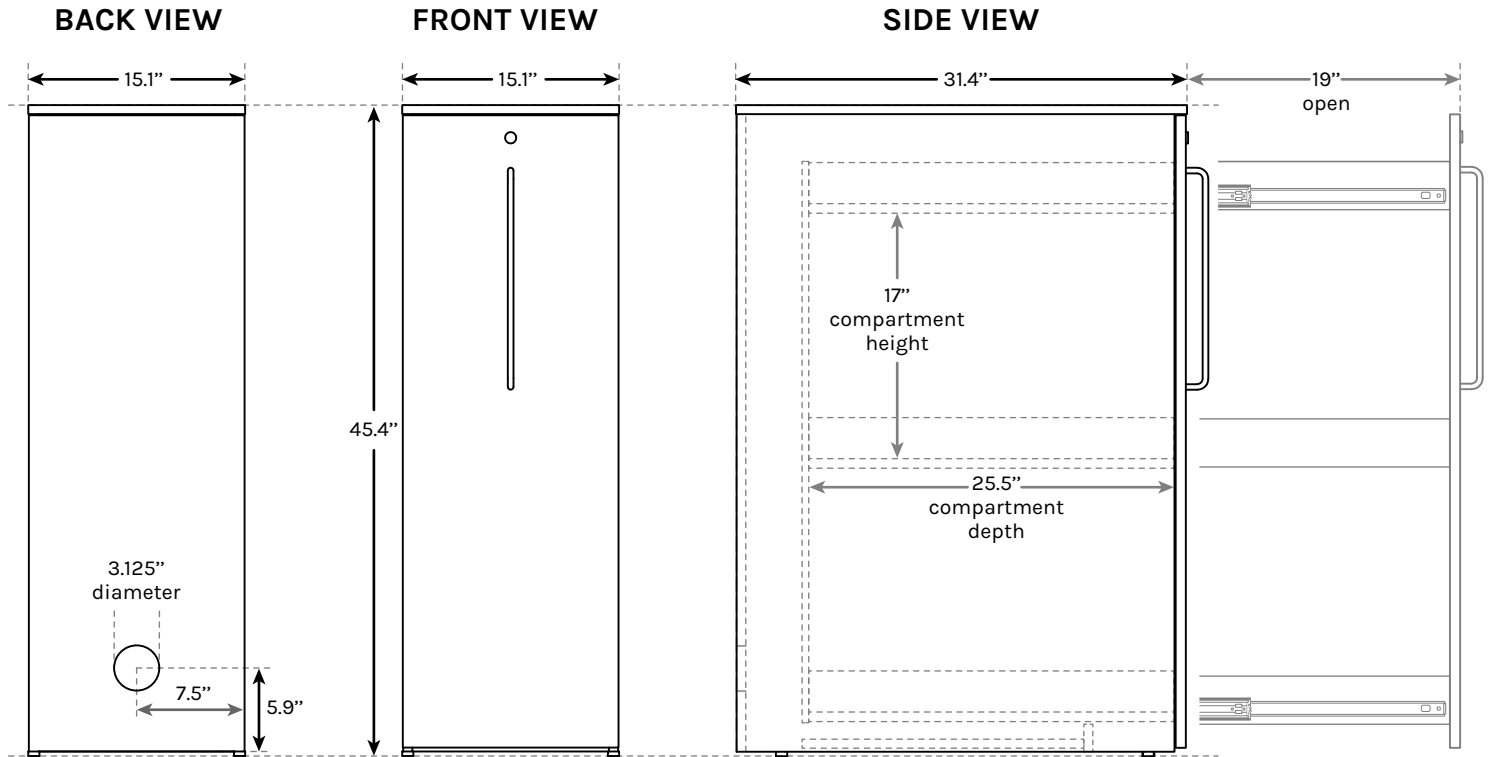

# Slide-Out Storage Cabinet

## Specifications

SKU: STR012

**STR012-BLK-L**  
**STR012-WHT-L** - Placed on the Left side of your desk

**STR012-BLK-R**  
**STR012-WHT-R** - Placed on the Right side of your desk

<b>Color</b>	Black, White
<b>Security</b>	Lock and Key
<b>Warranty</b>	15 year