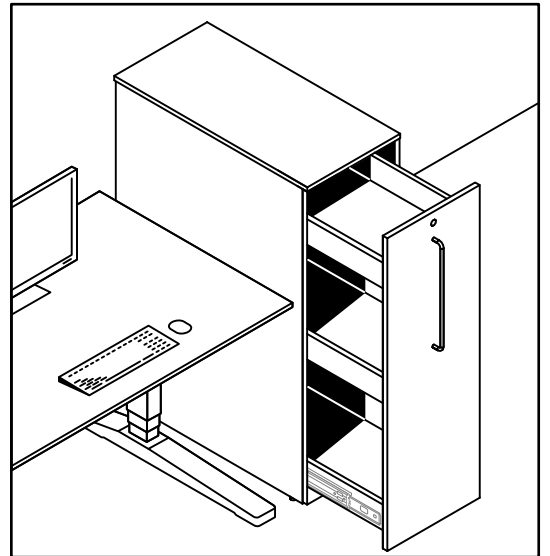

Slide-Out Storage Cabinet

Specifications

SKU: STR012

STR012-BLK-L
STR012-WHT-L - Placed on the Left side of your desk

STR012-BLK-R
STR012-WHT-R - Placed on the Right side of your desk

Color	Black, White
Security	Lock and Key
Warranty	3 years