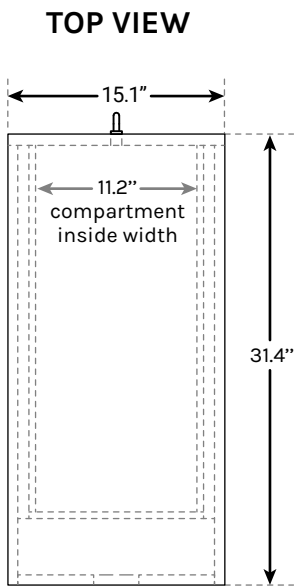

Slide-Out Storage Cabinet

Specifications

SKU: STR012

STR012-BLK-L
STR012-WHT-L - Placed on the Left side of your desk

STR012-BLK-R
STR012-WHT-R - Placed on the Right side of your desk

Color	Black, White
Security	Lock and Key
Warranty	3 years