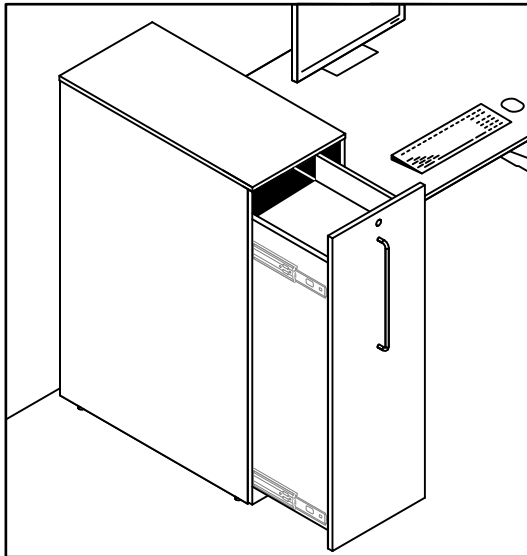

Slide-Out Storage Cabinet

Specifications

SKU: STR012

STR012-BLK-L
STR012-WHT-L - Placed on the Left side of your desk

STR012-BLK-R
STR012-WHT-R - Placed on the Right side of your desk

Color	Black, White
Security	Lock and Key
Warranty	3 years