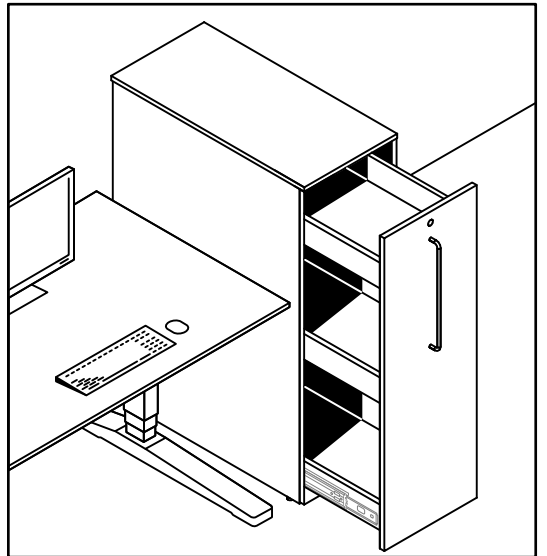

## Specifications

SKU: STR012

**STR012-BLK-L**  
**STR012-WHT-L** - Placed on the Left side of your desk

**STR012-BLK-R**  
**STR012-WHT-R** - Placed on the Right side of your desk

<b>Color</b>	Black, White
<b>Security</b>	Lock and Key
<b>Warranty</b>	15 year