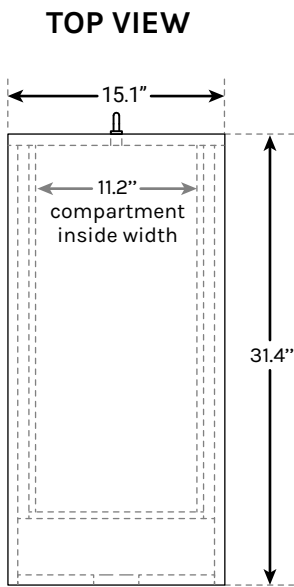

# Slide-Out Storage Cabinet

## Specifications

SKU: STR012

**STR012-BLK-L**  
**STR012-WHT-L** - Placed on the Left side of your desk

**STR012-BLK-R**  
**STR012-WHT-R** - Placed on the Right side of your desk

<b>Color</b>	Black, White
<b>Security</b>	Lock and Key
<b>Warranty</b>	15 year