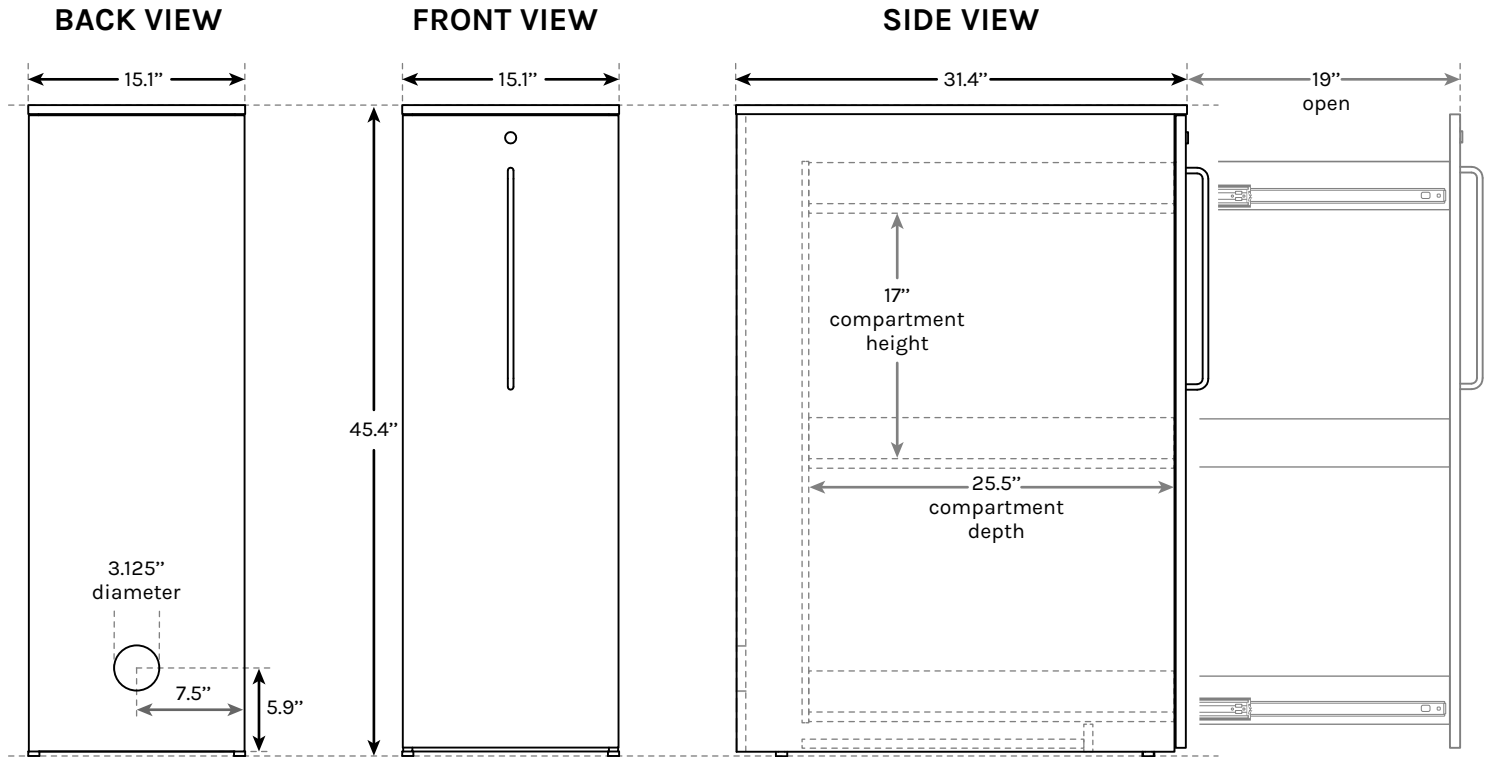

Slide-Out Storage Cabinet

Specifications

SKU: STR012

STR012-BLK-L
STR012-WHT-L - Placed on the Left side of your desk

STR012-BLK-R
STR012-WHT-R - Placed on the Right side of your desk

Color	Black, White
Security	Lock and Key
Warranty	3 years