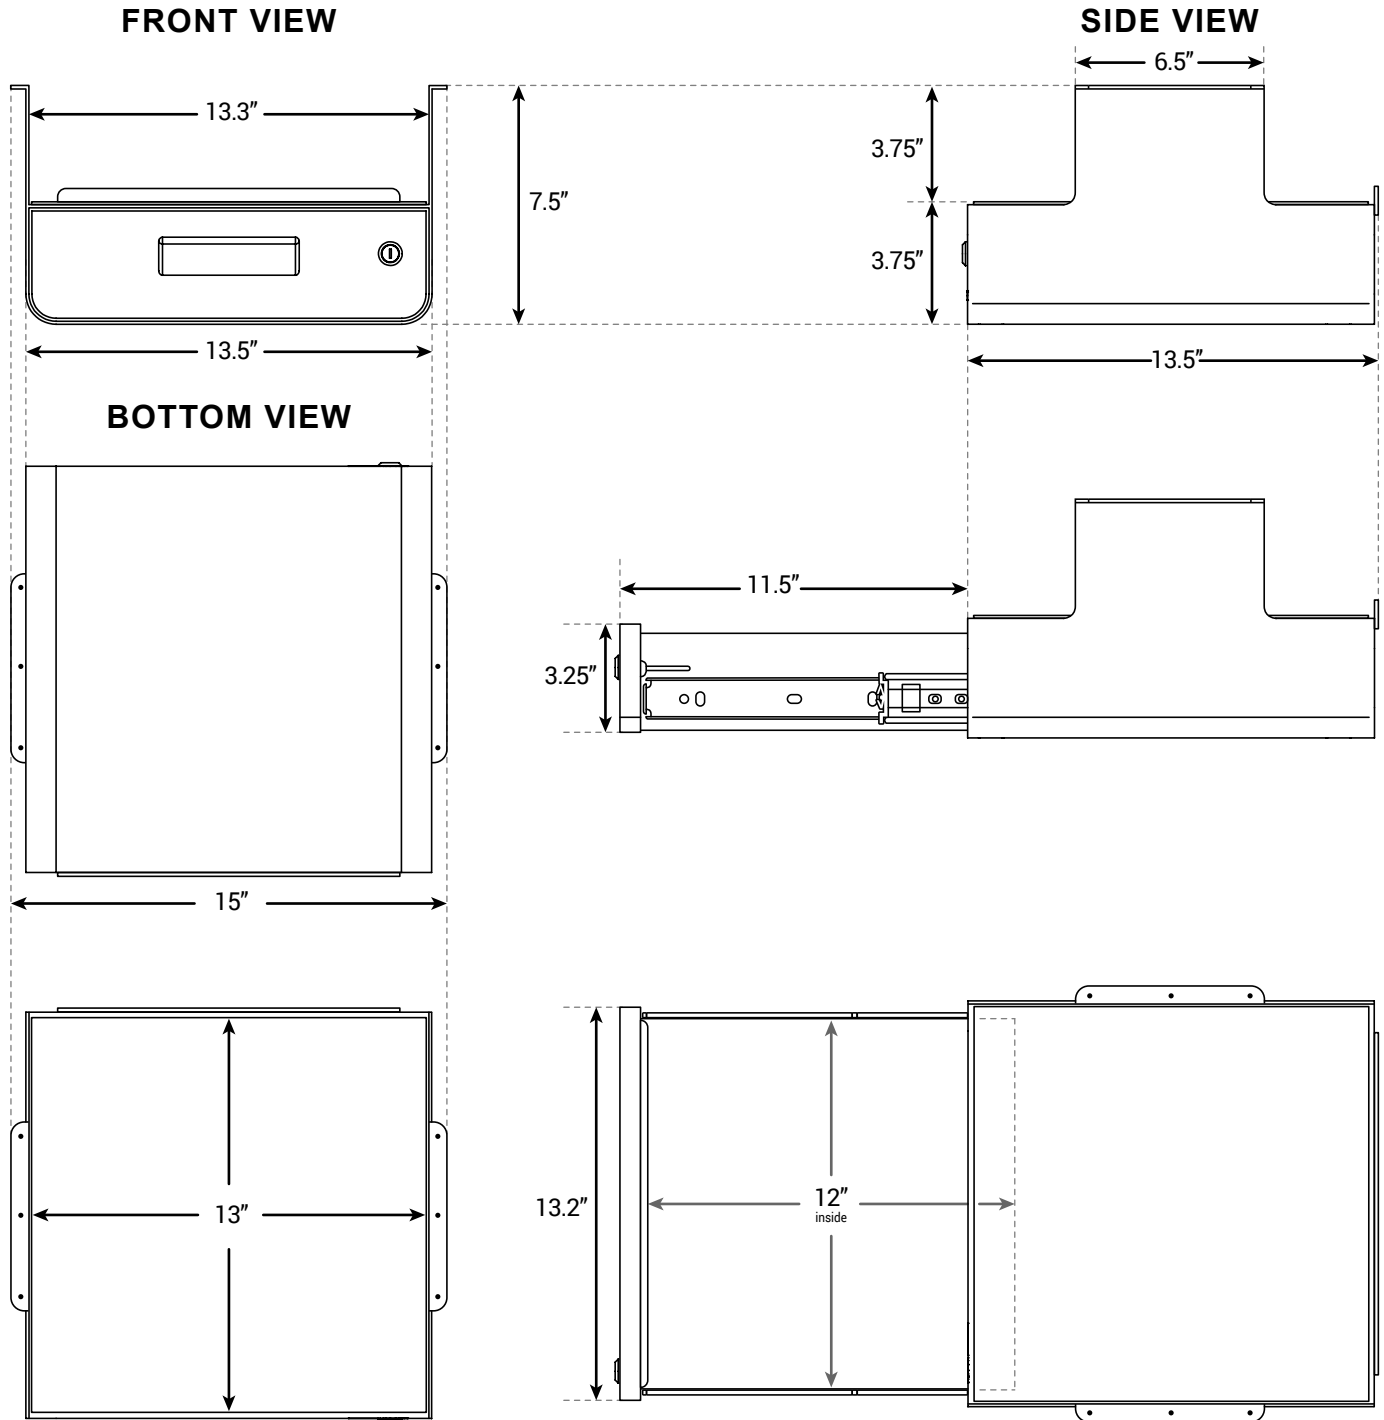

LOCKING UNDER-DESK DRAWER

UPLIFT DESK®

STR001

CAPABILITIES

Color Black, Gray, White
Finish Powder-coat paint
Construction Steel
Warranty 7 years

FEATURES

- Sturdy steel construction.
- Lock the drawer with included keys.
- 13" square shelf above the drawer, to store larger items.