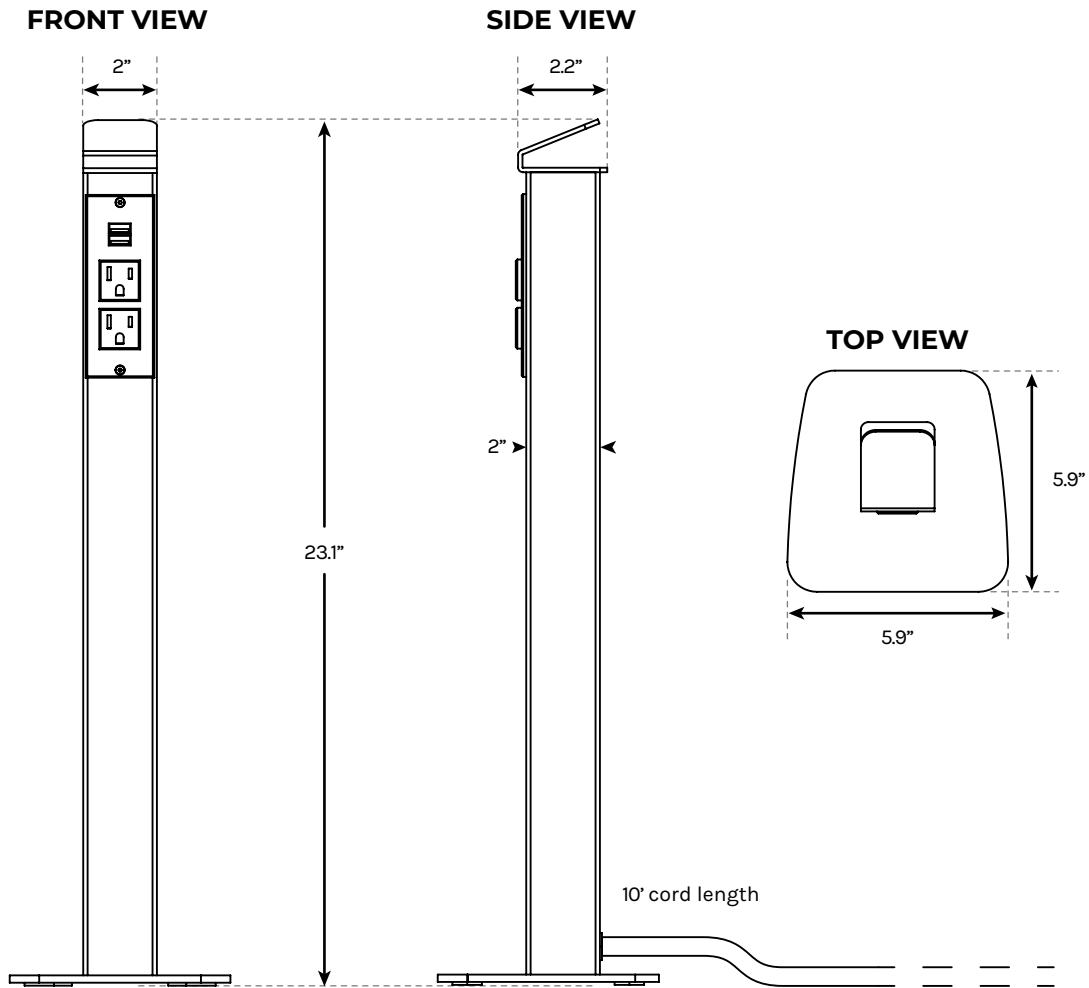

# Power Tower

SKU: PDC009

## Specifications

<b>Input Types</b>	2 power outlets, 2 USB ports
<b>Voltage Rating</b>	120VAC, 12A, 50/60Hz
<b>USB Output</b>	5V, 2.1A (shared)
<b>Color</b>	White
<b>Material</b>	Steel
<b>Unit Weight</b>	5.8 lb
<b>Certifications</b>	ETL (U.S. and Canada)
<b>Warranty</b>	15 years