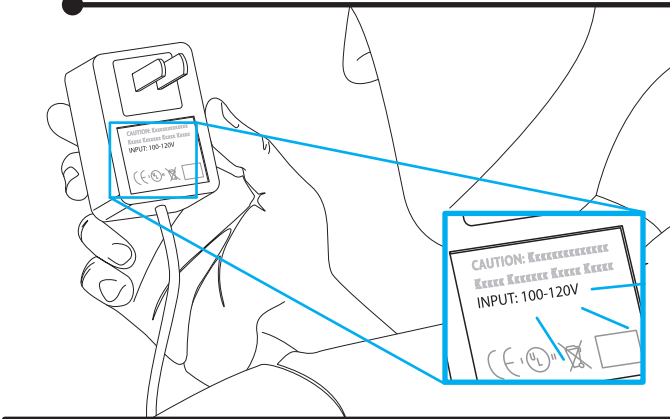

Power Tower

PDC009

UPLIFT DESK

Package Contents

Power Tower

Step 1

- Plug into a standard 120V grounded wall or floor outlet.
- Each outlet can provide up to 12A of power load, but don't exceed 12 amps for both receptacles combined.
- Plug in any combination of up to two power cords and up to two USB A cords into the outlets located at the top of the Tower.

Technical Specs

Please ensure that the total power rating of the devices you are charging is within the power ratings below.

- Power rating: 120VAC, 12A, 50/60Hz
- Total USB A port output: DC 5V, 2.1A shared