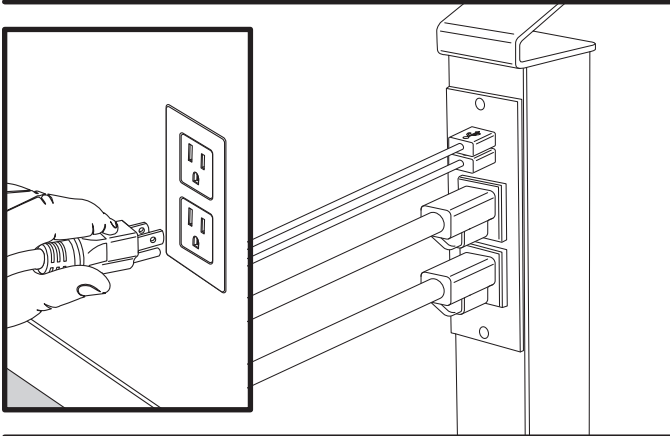

Power Tower

PDC009

UPLIFT DESK

Package Contents

Power Tower

Step 1

- Plug into a standard 120V grounded wall or floor outlet.
- Each outlet can provide up to 12A of power load, but don't exceed 12 amps for both receptacles combined.
- Plug in any combination of up to two power cords and up to two USB A cords into the outlets located at the top of the Tower.