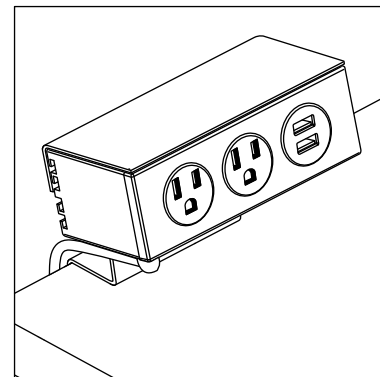

# Clamp-on or Under-Mount Power with USB

### UNDER DESK ASSEMBLY

**Input Types** 2 power outlets, 2 USB ports

**Voltage Rating** 120Vac, 12A

**USB Output** 5V/2.1A (shared)

**Color Options** Black, White

**Unit Weight** 1 lb 10 oz

**Certification** ETL approved