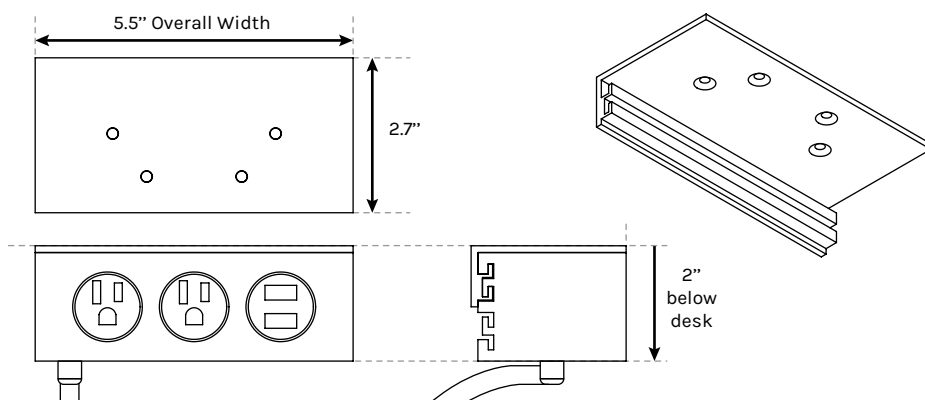

### UNDER DESK ASSEMBLY

**Input Types** 2 power outlets, 2 USB ports

**Voltage Rating** 120Vac, 12A

**USB Output** 5V/2.1A (shared)

**Color Options** Black, White

**Unit Weight** 1 lb 10 oz

**Certification** ETL approved