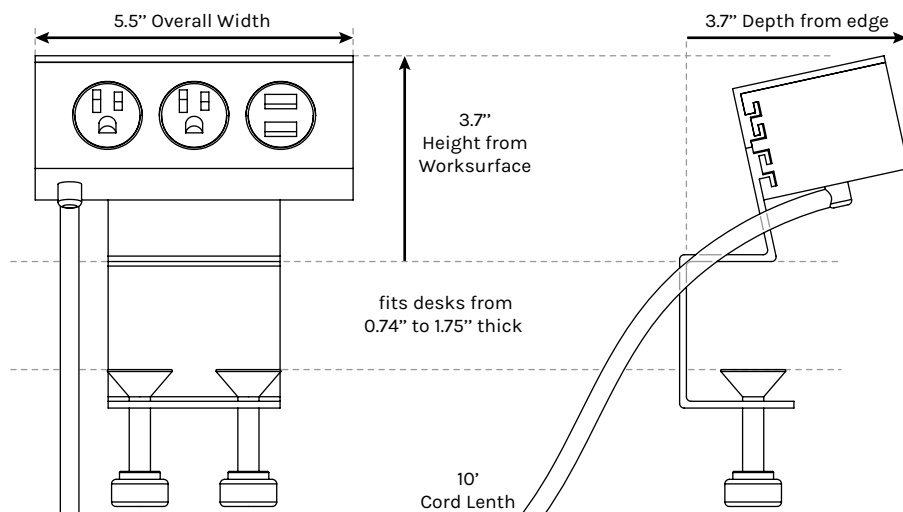

# Clamp-on or Under-Mount Power with USB

### UNDER DESK ASSEMBLY

**Input Types** 2 power outlets, 2 USB ports

**Voltage Rating** 120Vac, 12A

**USB Output** 5V/2.1A (shared)

**Color Options** Black, White

**Unit Weight** 1 lb 10 oz

**Certification** ETL approved