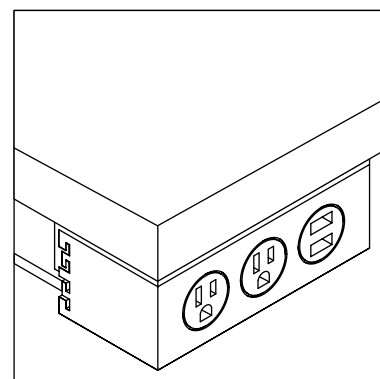

# Clamp-on or Under-Mount Power with USB

### UNDER DESK ASSEMBLY

**Input Types** 2 power outlets, 2 USB ports

**Voltage Rating** 120Vac, 12A

**USB Output** 5V/2.1A (shared)

**Color Options** Black, White

**Unit Weight** 1 lb 10 oz

**Certification** ETL approved