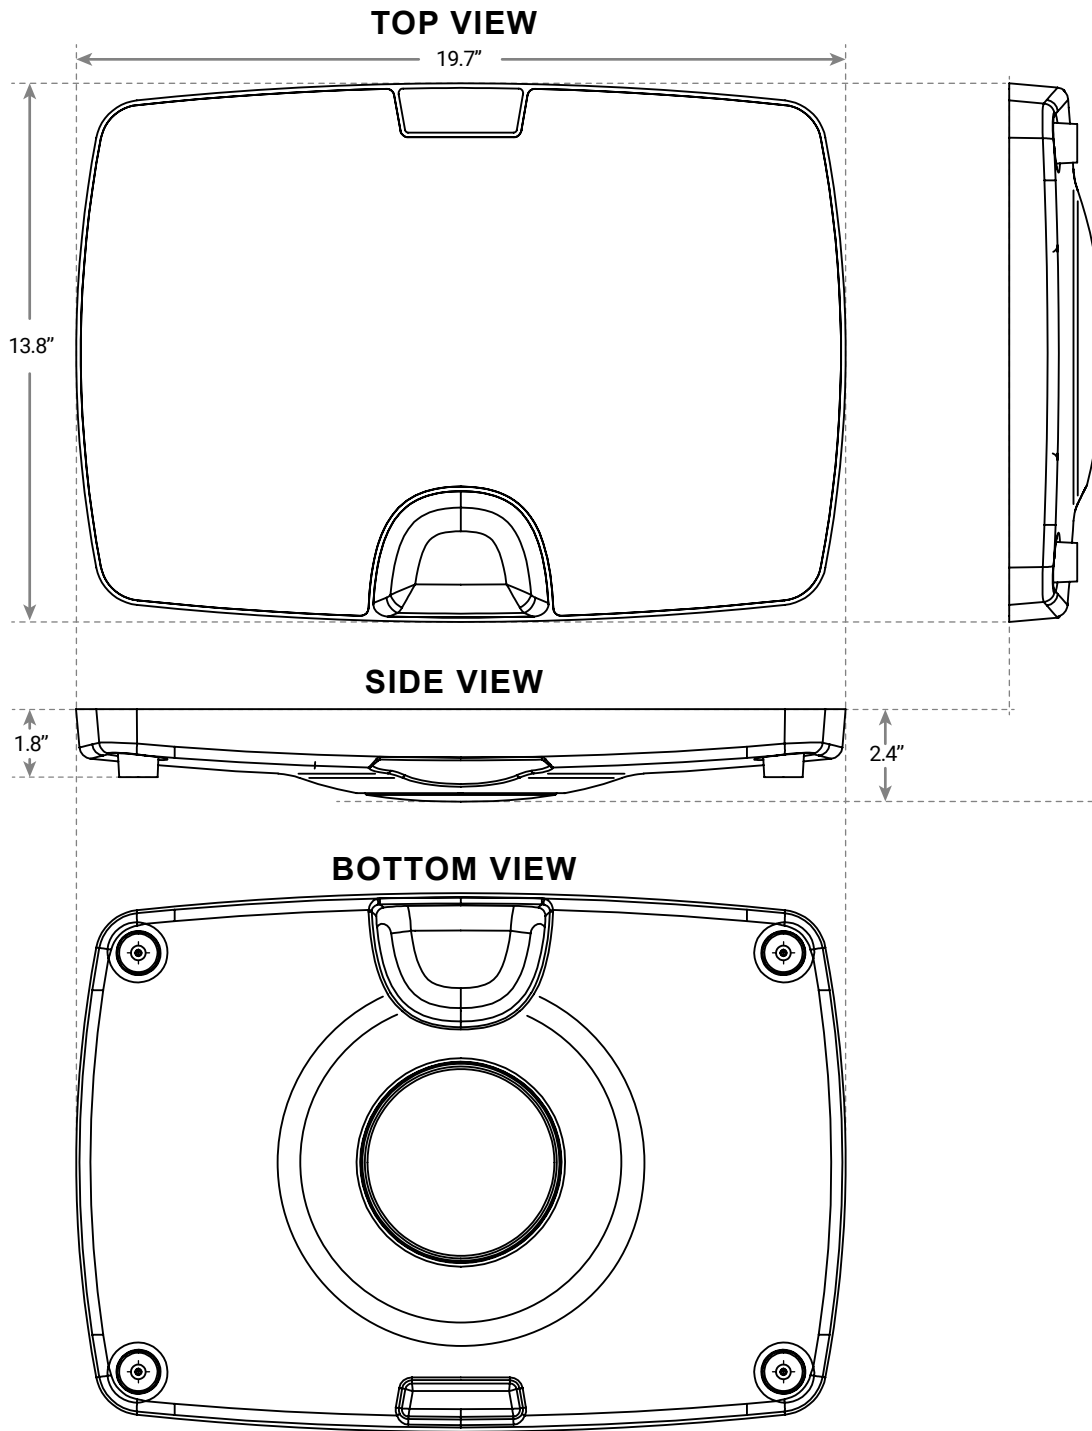

# Fit Motion Board

SKU: MVT007

## Specifications

|                        |                                   |
|------------------------|-----------------------------------|
| <b>Unit Weight</b>     | 6 lb                              |
| <b>Weight Capacity</b> | 350 lb                            |
| <b>Materials</b>       | Plastic, Steel, Rubber, Wool Felt |
| <b>Warranty</b>        | 15 year                           |