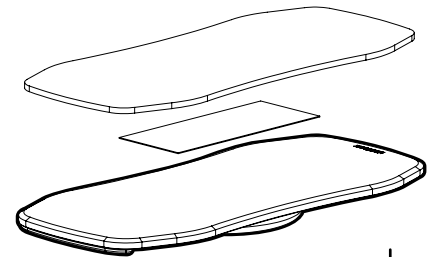

BAMBOO MOTION-X BOARD

UPLIFT DESK®

MVT005

COMFORT MAT optional (ACC038-9MM)

The Comfort Mat allows user to use the board with or without socks

CAPABILITIES

Unit Weight 5 lbs.
Weight Capacity 250 lbs.
Warranty 1 Year

FEATURES

- Gives users the abilities to tilt, rock, and swivel at work to get more movement into the workday
- Burns more calories than sitting or standing in place at sit-stand desks
- Durable, eco-friendly, carbonized bamboo deck is both beautiful and sustainable for the environment.