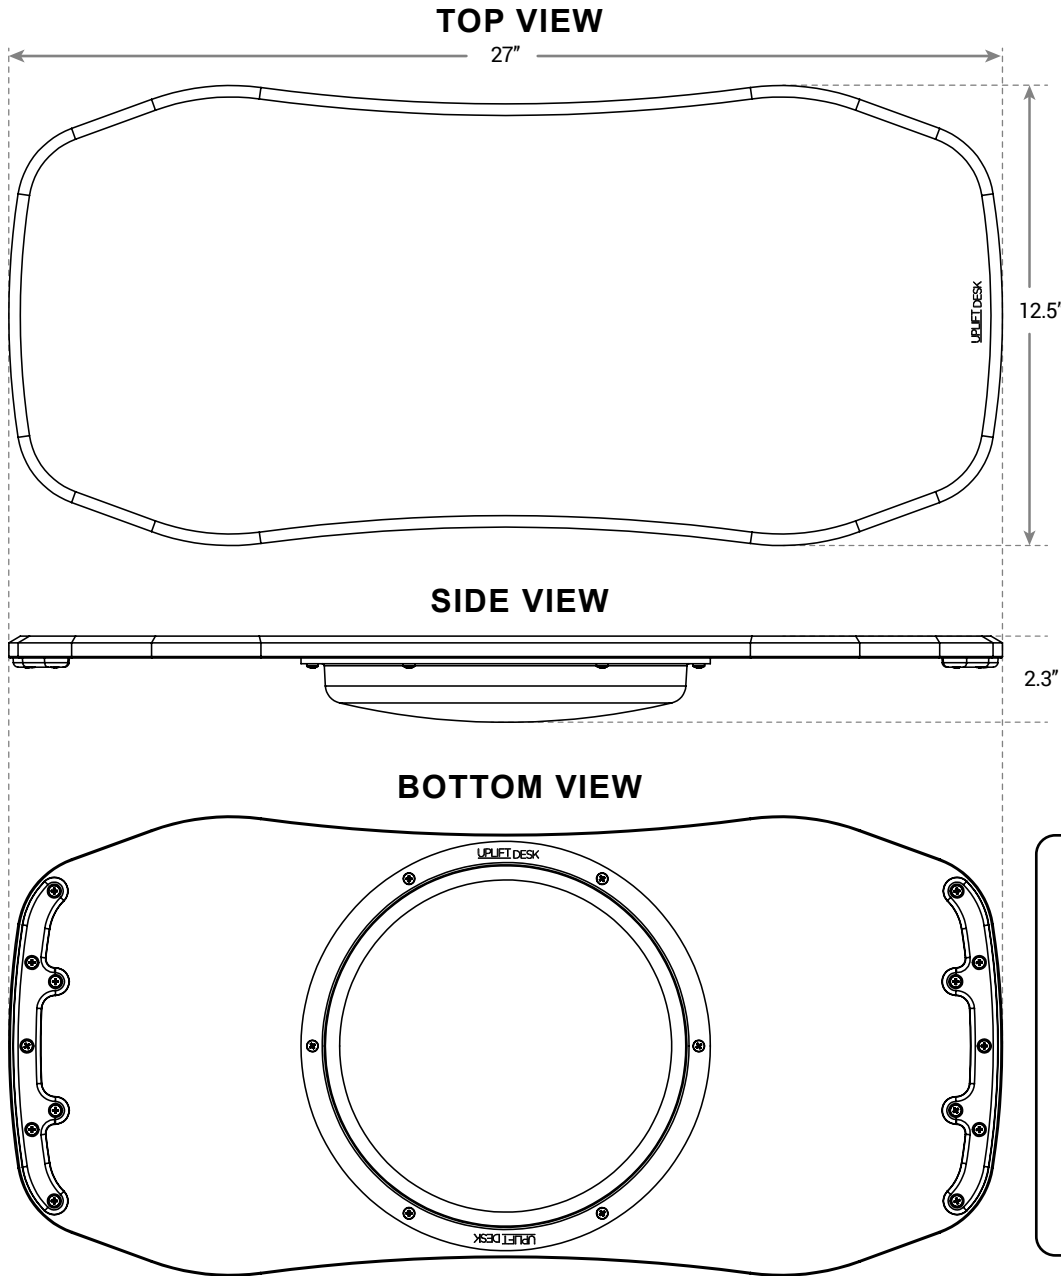

BAMBOO MOTION-X BOARD

UPLIFT DESK®

MVT005

COMFORT MAT optional (ACC038-9MM)

The Comfort Mat allows user to use the board with or without socks

CAPABILITIES

Unit Weight 5 lbs.
Weight Capacity 250 lbs.
Warranty 1 Year

FEATURES

- Gives users the abilities to tilt, rock, and swivel at work to get more movement into the workday
- Burns more calories than sitting or standing in place at sit-stand desks
- Durable, eco-friendly, carbonized bamboo deck is both beautiful and sustainable for the environment.