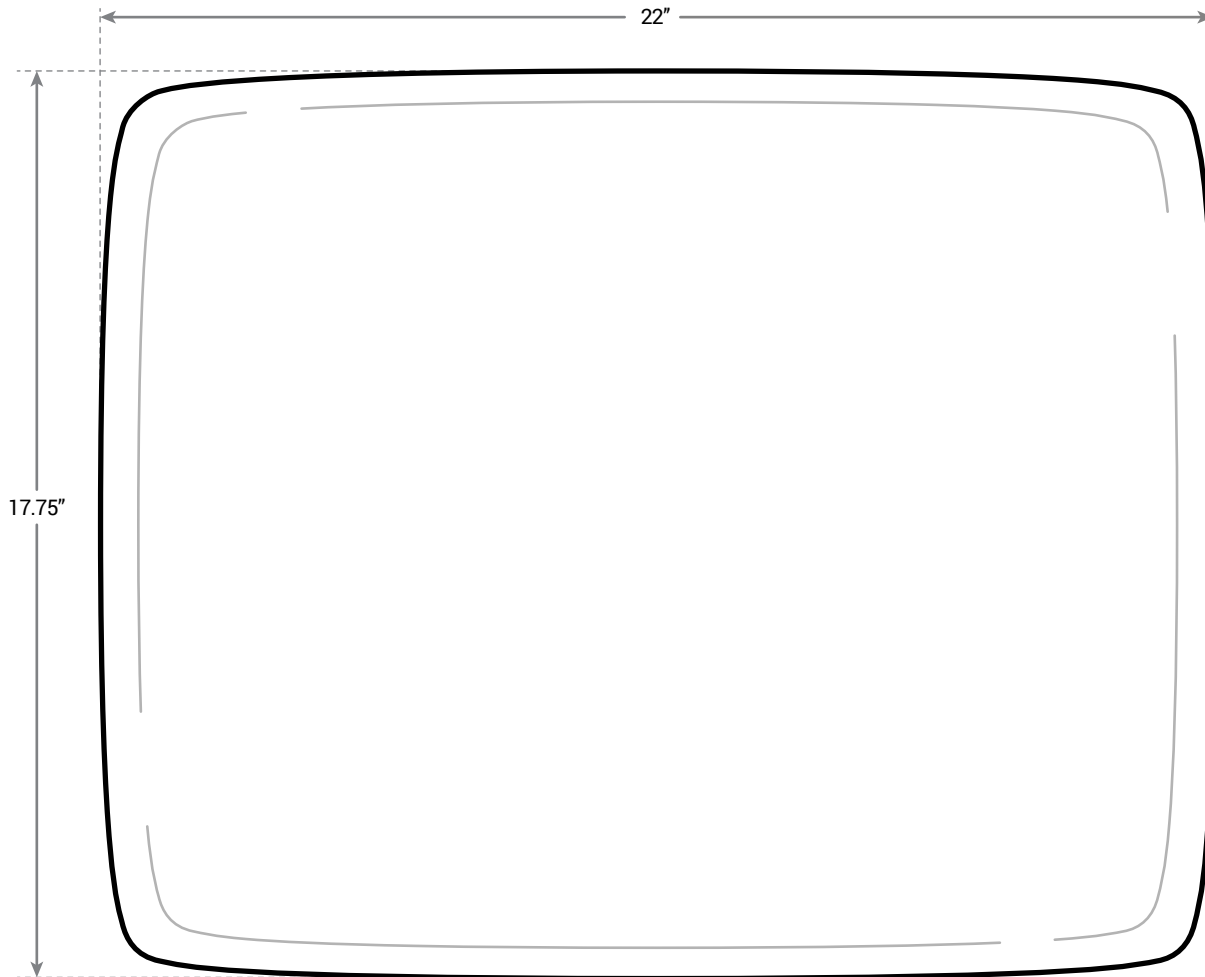

TOP VIEW

FRONT VIEW

CAPABILITIES

Weight Capacity 250 lbs
Unit Weight 10 lbs 14 oz
Color Black
Warranty Limited Lifetime

FEATURES

- Gives users the abilities to tilt, rock, and swivel at work to get more movement into the workday
- Burns more calories than sitting or standing in place at sit-stand desks
- Cushioned top gives comfort for your feet