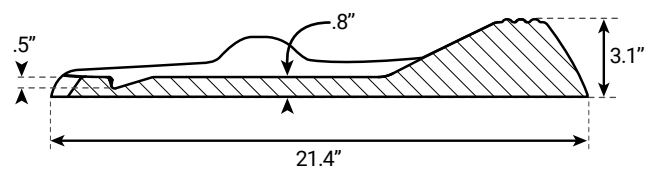

E7 SMALL ACTIVE ANTI-FATIGUE MAT UPLIFT DESK®

MAT013

TOP VIEW

BOTTOM VIEW

[A]

SIDE VIEW

SIDE VIEW
cross section [A]

CAPABILITIES

Material 100% polyurethane

Color Black

FEATURES

- Mat takes up less space and is easy to move out of the way.
- Several features allow users to switch postures and stretch muscles.
- Mounds on the outer edges allow users to stretch arches and ankles.
- Raised front edge allows users to step up to improve standing circulation. Textured surface lets users massage feet for even more comfort.
- Heel-grab feature helps pull mat out from under desks without bending down.