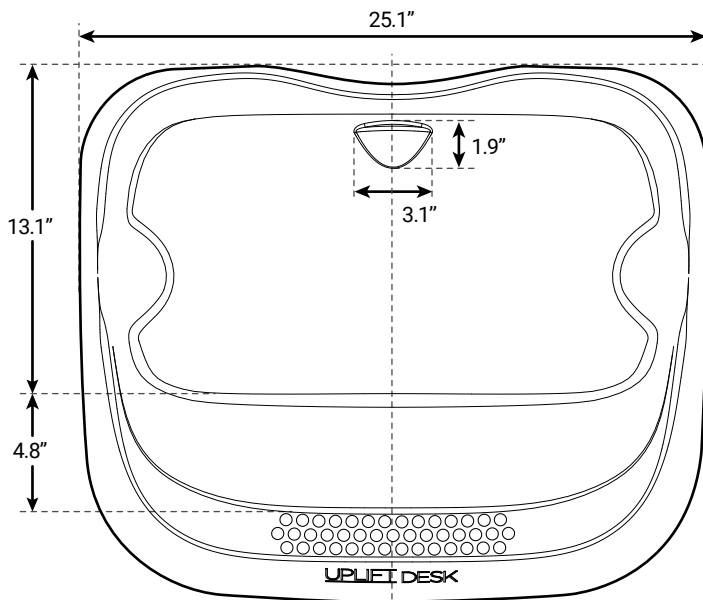

E7 SMALL ACTIVE ANTI-FATIGUE MAT UPLIFT DESK®

MAT013

TOP VIEW

BOTTOM VIEW

[A]

SIDE VIEW

SIDE VIEW
cross section [A]

CAPABILITIES

Material 100% polyurethane

Color Black

FEATURES

- Mat takes up less space and is easy to move out of the way.
- Several features allow users to switch postures and stretch muscles.
- Mounds on the outer edges allow users to stretch arches and ankles.
- Raised front edge allows users to step up to improve standing circulation. Textured surface lets users massage feet for even more comfort.
- Heel-grab feature helps pull mat out from under desks without bending down.