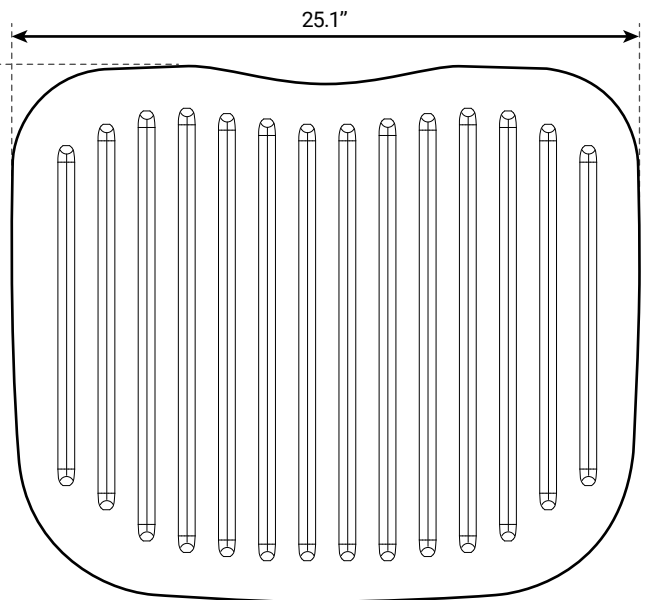

E7 SMALL ACTIVE ANTI-FATIGUE MAT UPLIFT DESK®

MAT013

TOP VIEW

BOTTOM VIEW

[A]

SIDE VIEW

SIDE VIEW
cross section [A]

CAPABILITIES

Material 100% polyurethane

Color Black

FEATURES

- Mat takes up less space and is easy to move out of the way.
- Several features allow users to switch postures and stretch muscles.
- Mounds on the outer edges allow users to stretch arches and ankles.
- Raised front edge allows users to step up to improve standing circulation. Textured surface lets users massage feet for even more comfort.
- Heel-grab feature helps pull mat out from under desks without bending down.