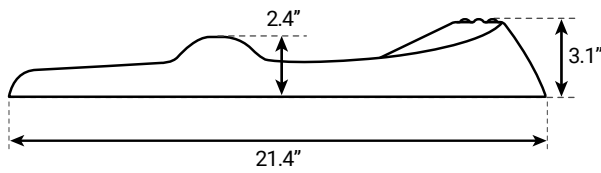

E7 SMALL ACTIVE ANTI-FATIGUE MAT UPLIFT DESK®

MAT013

TOP VIEW

BOTTOM VIEW

[A]

SIDE VIEW

SIDE VIEW
cross section [A]

CAPABILITIES

Material 100% polyurethane

Color Black

FEATURES

- Mat takes up less space and is easy to move out of the way.
- Several features allow users to switch postures and stretch muscles.
- Mounds on the outer edges allow users to stretch arches and ankles.
- Raised front edge allows users to step up to improve standing circulation. Textured surface lets users massage feet for even more comfort.
- Heel-grab feature helps pull mat out from under desks without bending down.