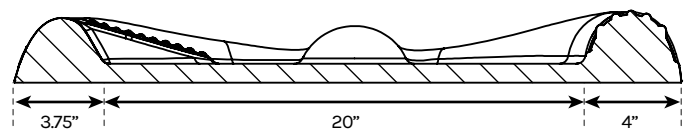

E7 Active Anti-Fatigue Mat

SKU: MAT010

Specifications

TOP VIEW

BOTTOM VIEW

SIDE VIEW

SIDE VIEW

cross section [A]