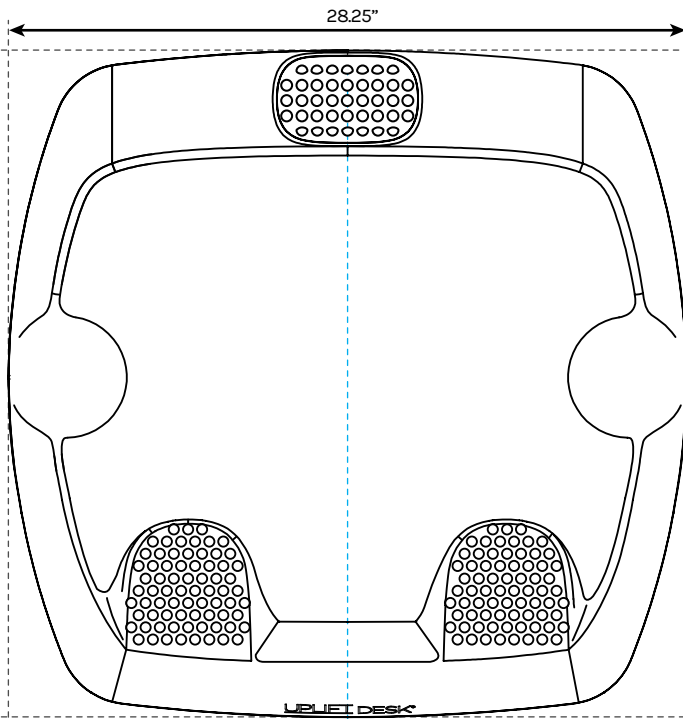

E7 Active Anti-Fatigue Mat

SKU: MAT010

Specifications

TOP VIEW

BOTTOM VIEW

SIDE VIEW

SIDE VIEW

cross section [A]