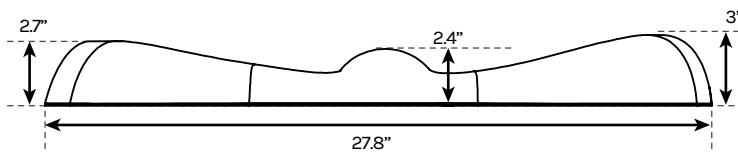

E7 Active Anti-Fatigue Mat

SKU: MAT010

Specifications

TOP VIEW

BOTTOM VIEW

SIDE VIEW

SIDE VIEW

cross section [A]