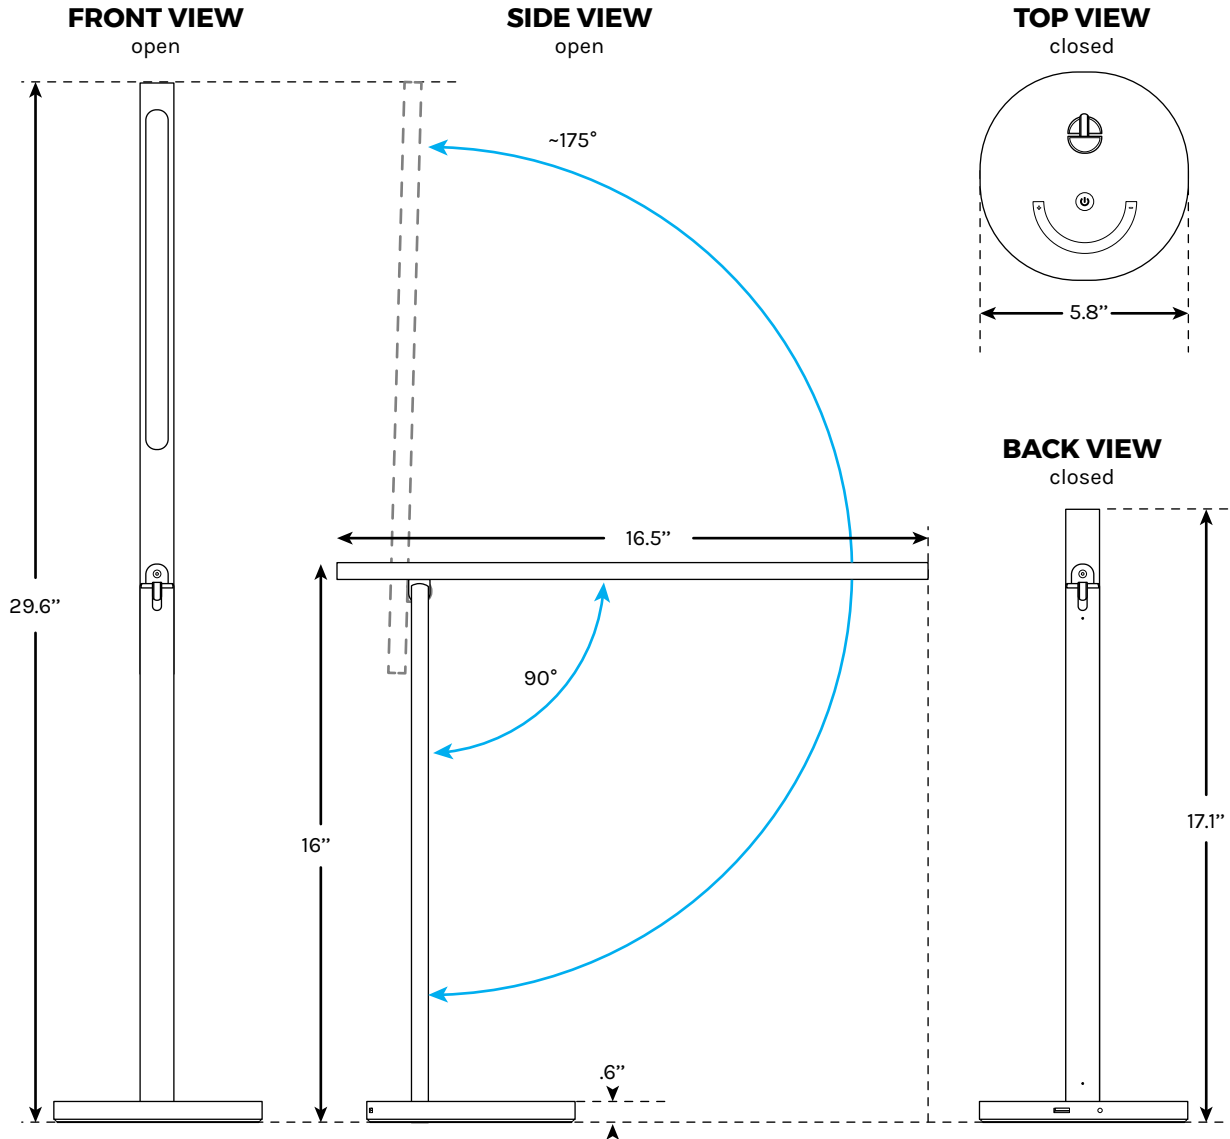

E3 LED Desk Lamp

SKU: LTG004

Specifications

Light temperature	warm 2700K natural 4600K cool 6500K
--------------------------	---

USB output	5V/1A
-------------------	-------

Color Render Index (CRI)	84
---------------------------------	----

Power consumption	12 W
--------------------------	------

Lamp angle adjustment	Lamp ~175°
------------------------------	------------

Colors	Black, White, Silver
---------------	----------------------

Warranty	2 year
-----------------	--------