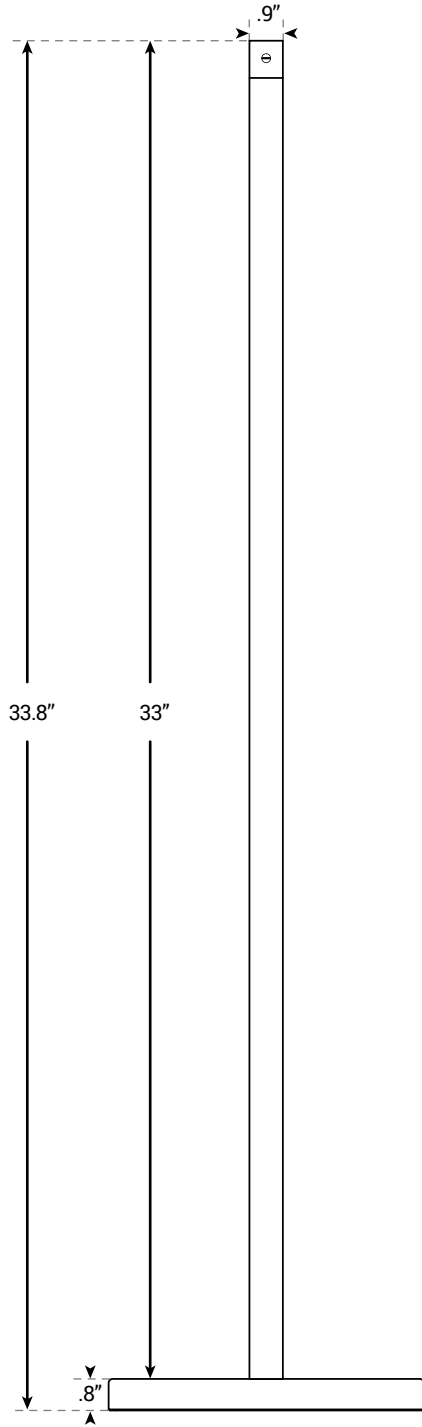

# FLOOR BASE for E7 LED DESK LAMP UPLIFT DESK®

LTG003

## CAPABILITIES

**Weight** ..... 8 lbs.  
**Colors** ..... Black, White, Silver  
**Material** ..... Iron