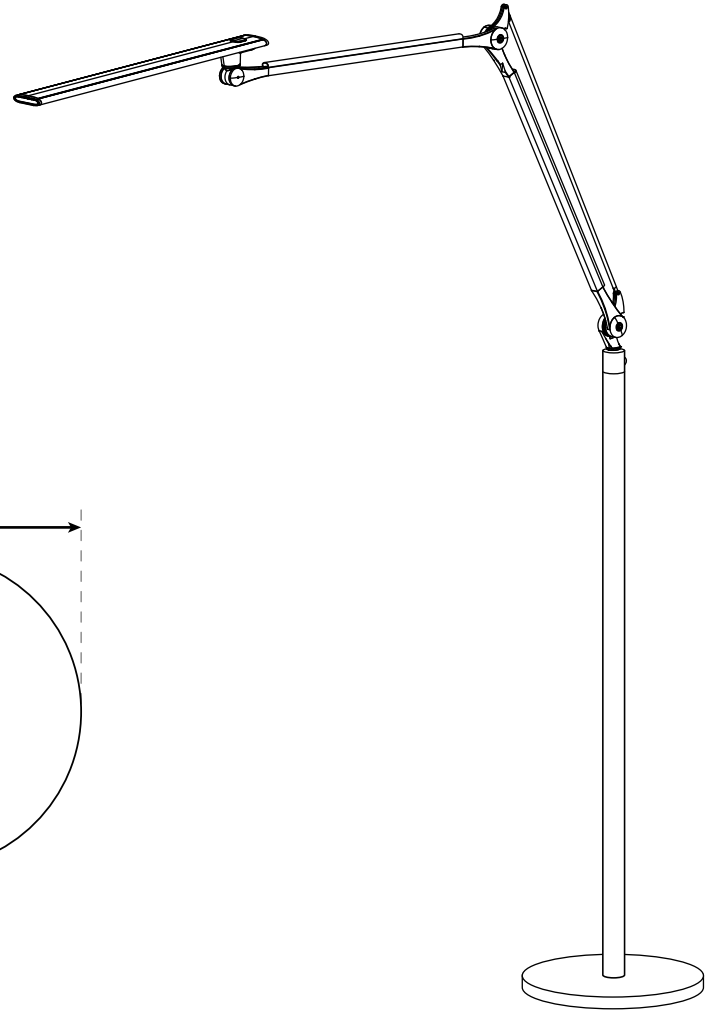

# FLOOR BASE for E7 LED DESK LAMP UPLIFT DESK®

LTG003

## CAPABILITIES

**Weight** ..... 8 lbs.  
**Colors** ..... Black, White, Silver  
**Material** ..... Iron

## FEATURES

- Base lets users install the E7 LED Desk Lamp to create a floor lamp.
- Sturdy metal base keeps lamp upright.
- Anti-slip padding under the base keeps lamp securely in place and protects different types of flooring: carpet, tile, and concrete.