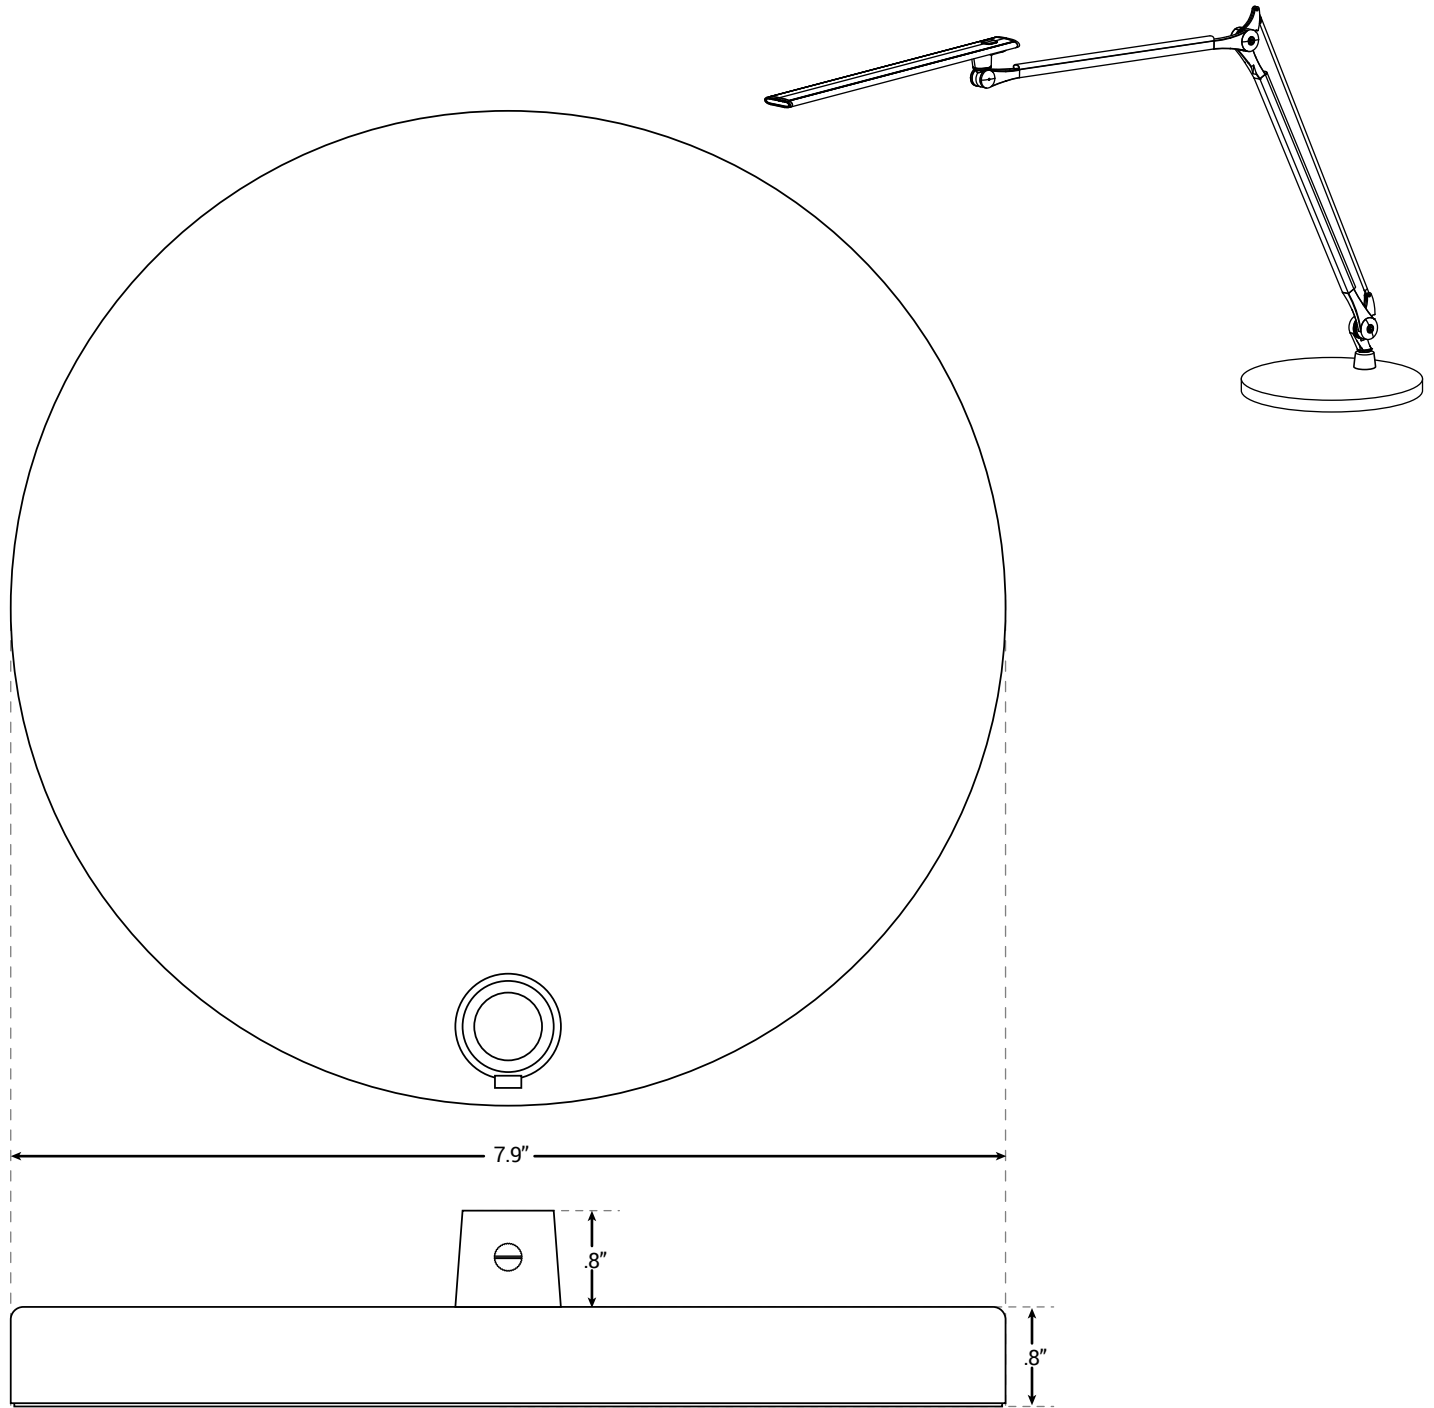

# DESK BASE for E7 LED DESK LAMP UPLIFT DESK®

LTG002

## CAPABILITIES

**Weight** ..... 5 lbs. 2 oz.

**Colors** ..... Black, White, Silver

**Material** ..... Iron

## FEATURES

- Base lets users install the E7 LED Desk Lamp to create a desk task lamp.
- Sturdy metal base keeps lamp upright.
- Anti-slip padding under the base keeps lamp securely in place and protects the work surface.