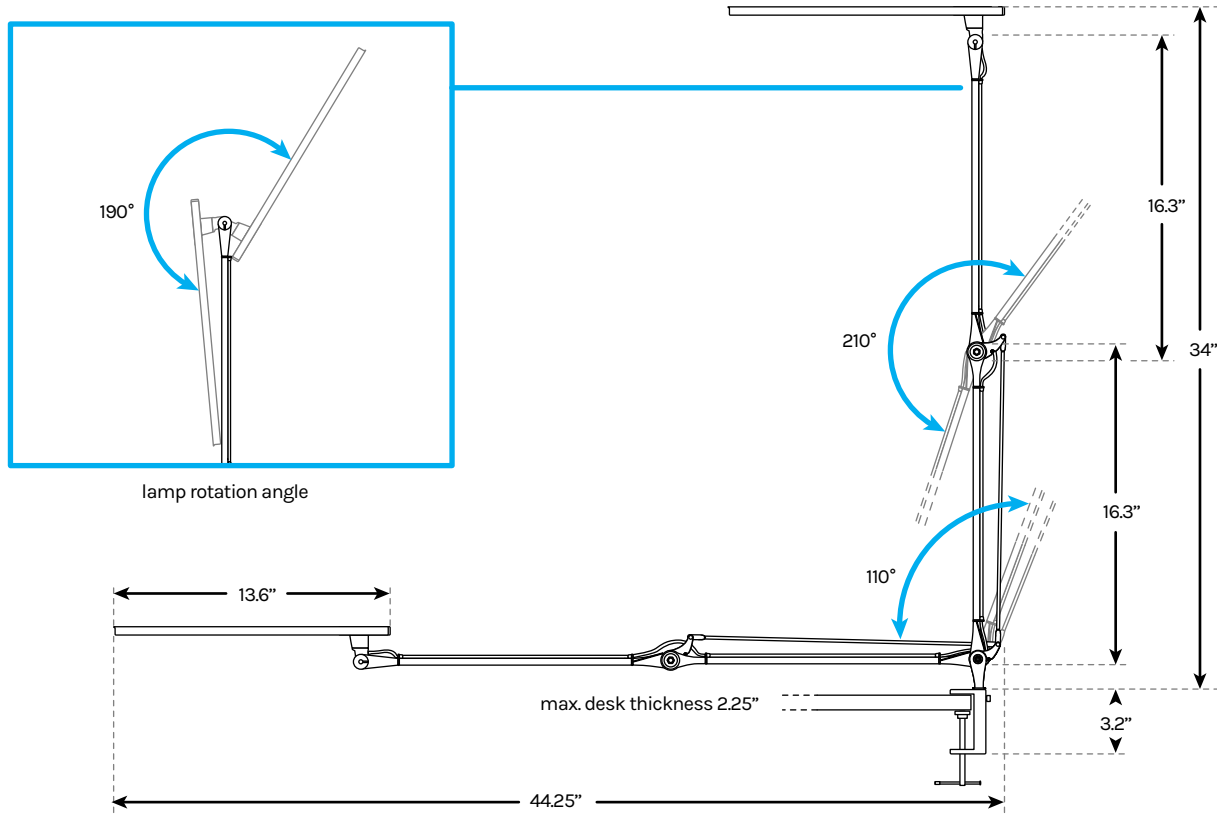

E7 LED Desk Lamp

SKU: LTG001

Specifications

TOP VIEW

Voltage	120 Vac
Power	9W
Color Render Index (CRI)	82
Lumens	685 Lm
Colors	Black, Blue w/ silver accents
Warranty	1 years

For help with assembly, find our assembly instructions at <https://bit.ly/2K6qMEk>