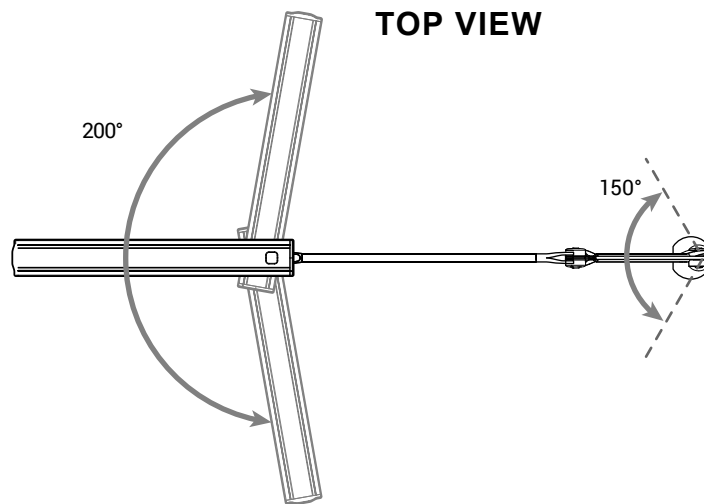

E7 LED DESK LAMP

UPLIFT DESK®

LTG001

CAPABILITIES

Voltage	120Vac
Power	9W
Lumens	685 Lm
Colors	Black, White, Blue (Silver accents)
Warranty	1 year

FEATURES

- High-grade die-cast and extruded Aluminum alloy construction.
- Intelligent LED bulbs with stepless dimming and brightness memory.
- Constant current LED source with no light flicker for eye safety.
- 5700 color temperature
- LED lifespan of 50,000 hours.