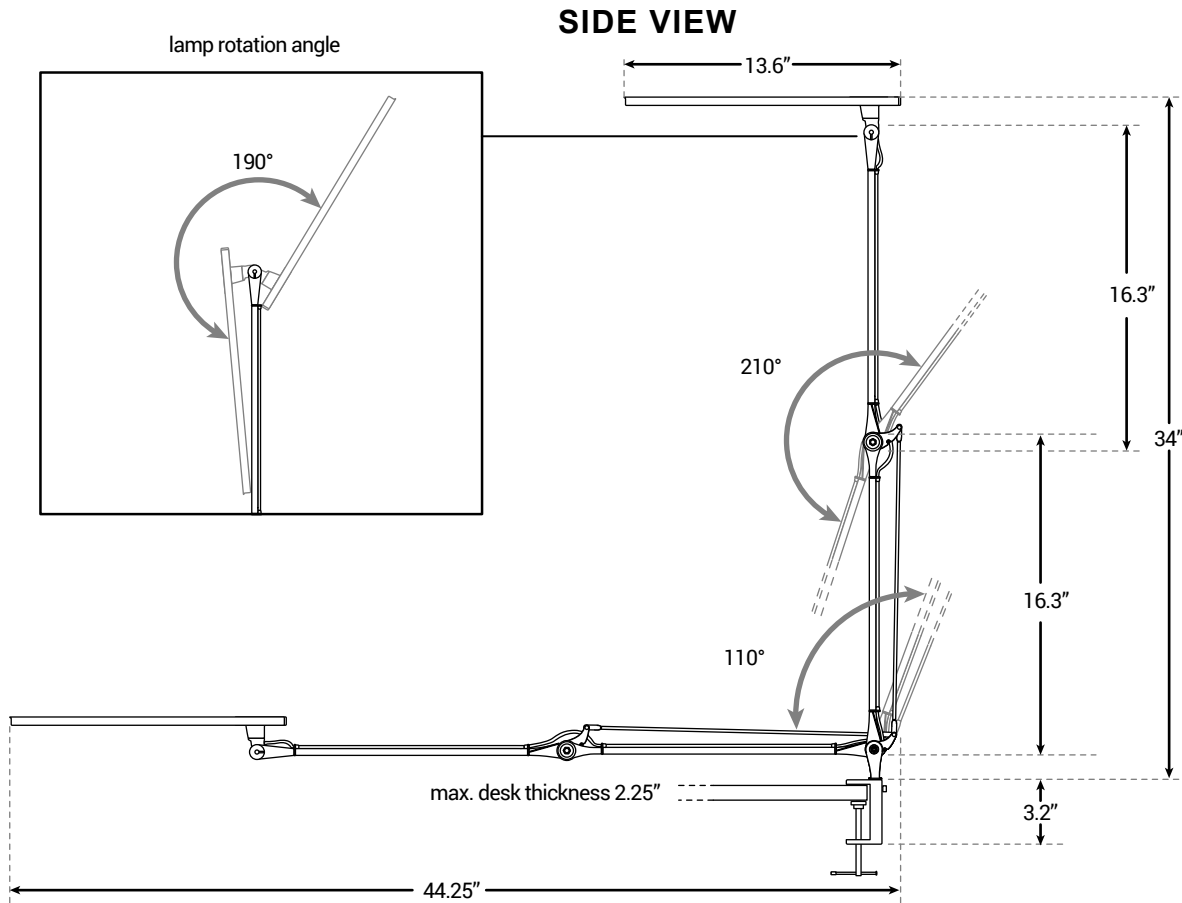

E7 LED DESK LAMP

UPLIFT DESK®

LTG001

CAPABILITIES

Voltage	120Vac
Power	9W
Lumens	685 Lm
Colors	Black, White, Blue (Silver accents)
Warranty	1 year

FEATURES

- High-grade die-cast and extruded Aluminum alloy construction.
- Intelligent LED bulbs with stepless dimming and brightness memory.
- Constant current LED source with no light flicker for eye safety.
- 5700 color temperature
- LED lifespan of 50,000 hours.