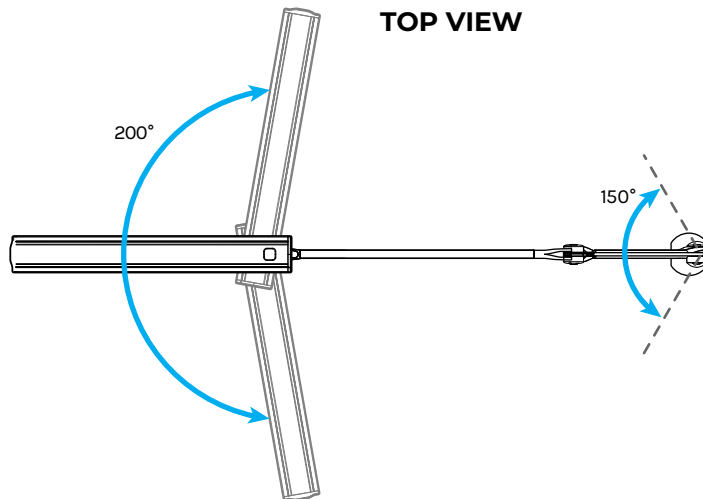

E7 LED Desk Lamp

SKU: LTG001

Specifications

TOP VIEW

Voltage	120 Vac
Power	9W
Color Render Index (CRI)	82
Lumens	685 Lm
Colors	Black, Blue w/ silver accents
Warranty	1 years

For help with assembly, find our assembly instructions at <https://bit.ly/2K6qMEk>