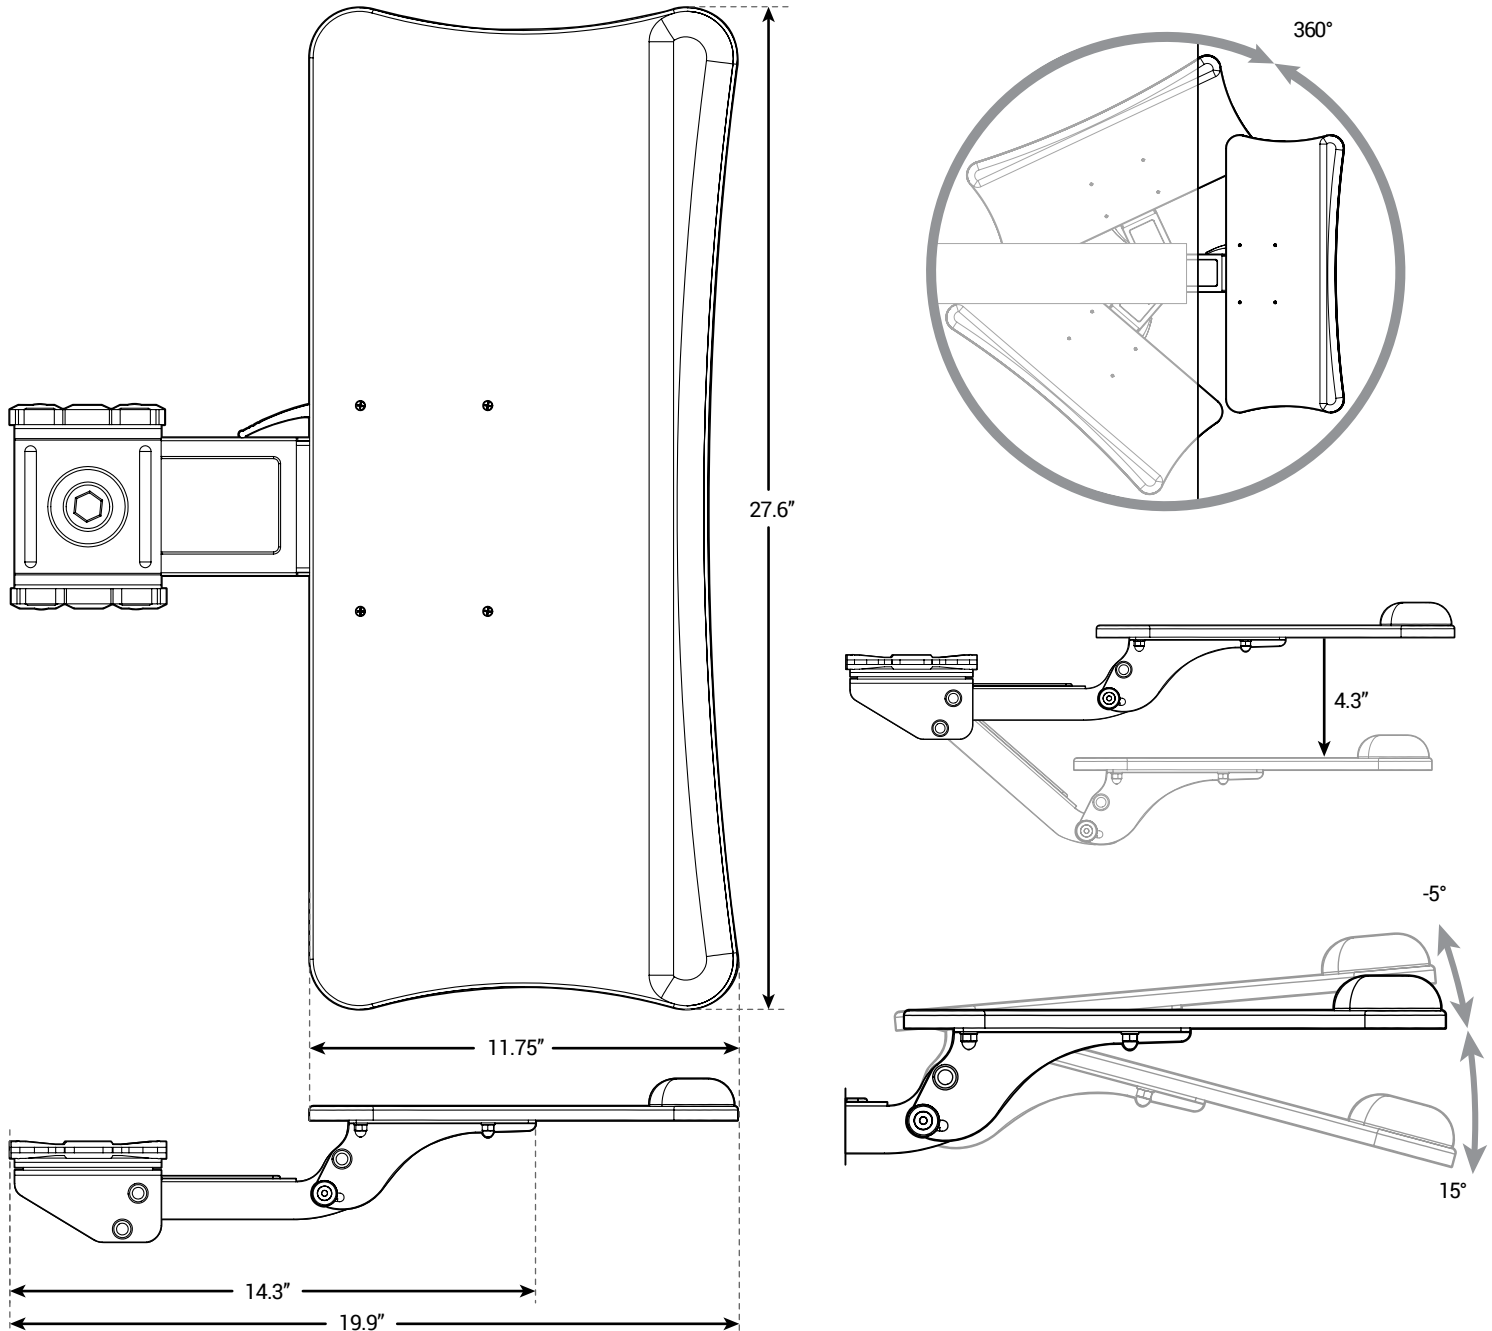

# E3 KEYBOARD TRAY

UPLIFT DESK®

KBT001

## CAPABILITIES

- Height Adjustment** ..... 4.3" below desk
- Tilt Adjustment** ..... 5° negative to 15° positive
- Track Lengths** ..... 21" L (standard)  
11" L (for limited depths)
- Swivel at Mechanism** ..... 360°
- Warranty** ..... 1 year

## FEATURES

- Easy lift and release height adjustment mechanism lowers the tray 4.3" below the desk.
- Wide keyboard platform is large enough to hold both your keyboard and mouse on the same surface
- Durable steel track and mechanism and slim phenolic platform.