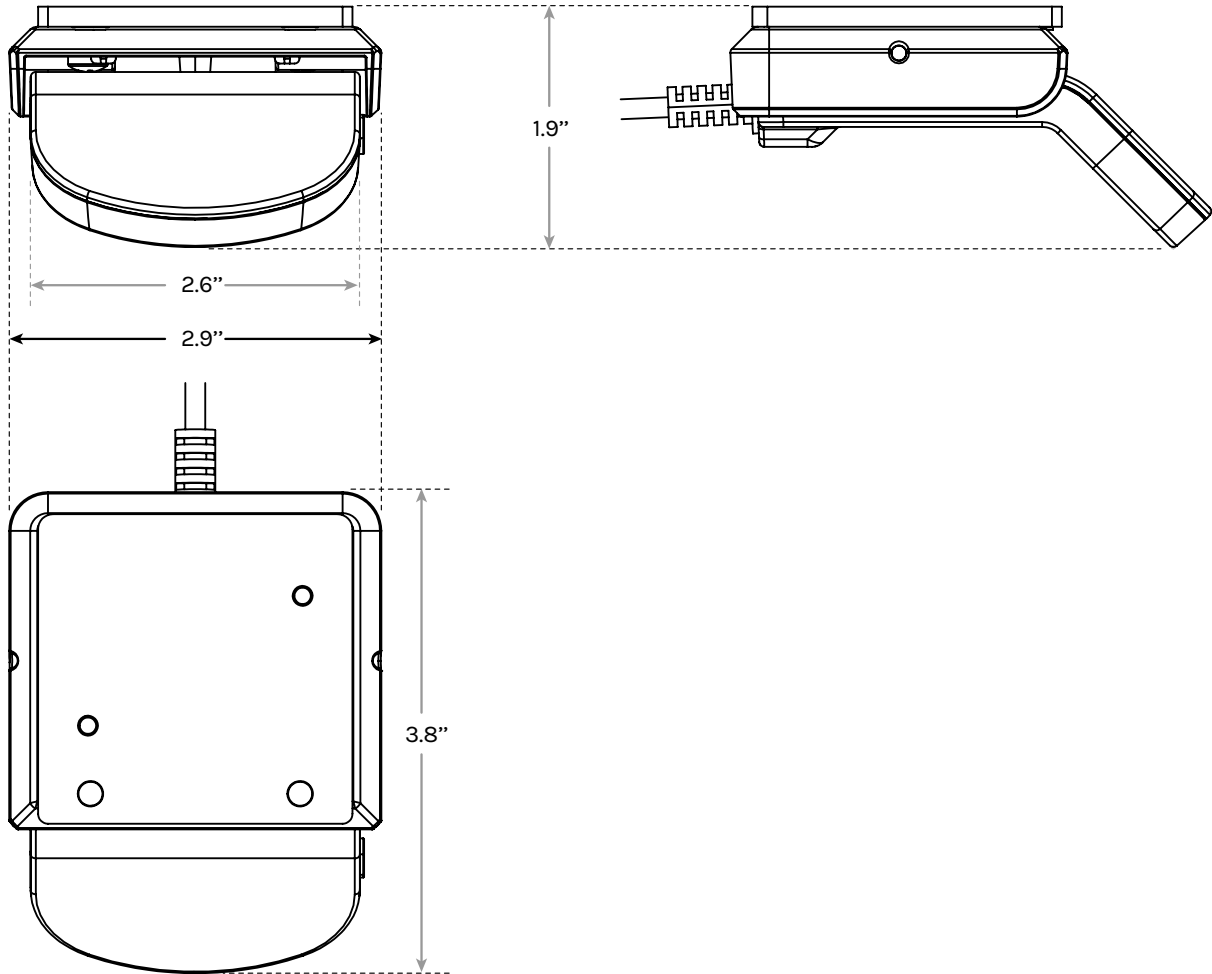

Advanced Paddle Keypad

SKU: FRM055

Specifications

Housing Material Plastic

Cable Length 77"

Color Black

 **Easy to Operate**

 **Angled Display for Easy Viewing**