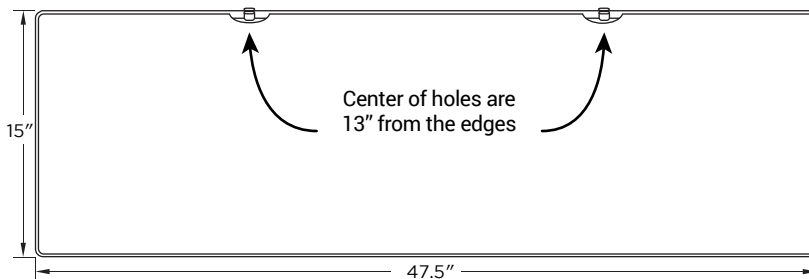

ACC009

TOP VIEW - 41.5" MODEL

FRONT VIEW - 28.5" MODEL

FRONT VIEW - 41.5" MODEL

FRONT VIEW - 47.5" MODEL

FRONT VIEW - 59.5" MODEL

FRONT VIEW - 71.5" MODEL

SIDE VIEW

CAPABILITIES

Color Black
Warranty 5 years

FEATURES

- Easy to assemble and use
- Sleek and simple mesh design
- Durable double-layer management system
- Able to conceal wide range of cables