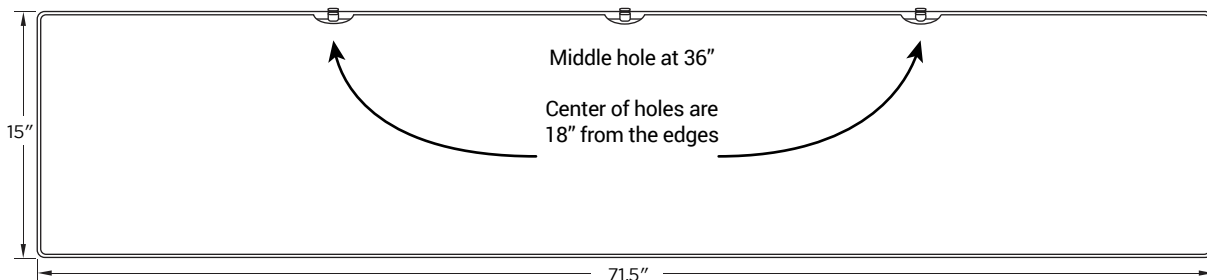

ACC009

TOP VIEW - 41.5" MODEL

FRONT VIEW - 28.5" MODEL

FRONT VIEW - 41.5" MODEL

FRONT VIEW - 47.5" MODEL

FRONT VIEW - 59.5" MODEL

FRONT VIEW - 71.5" MODEL

SIDE VIEW

CAPABILITIES

Color Black
Warranty 5 years

FEATURES

- Easy to assemble and use
- Sleek and simple mesh design
- Durable double-layer management system
- Able to conceal wide range of cables