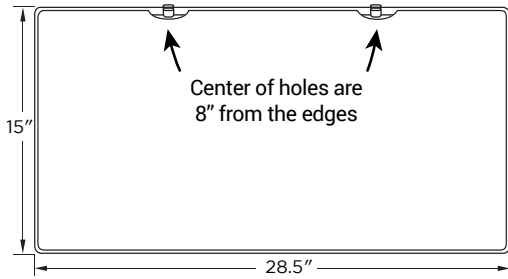

ACC009

TOP VIEW - 41.5" MODEL

FRONT VIEW - 28.5" MODEL

FRONT VIEW - 41.5" MODEL

FRONT VIEW - 47.5" MODEL

FRONT VIEW - 59.5" MODEL

FRONT VIEW - 71.5" MODEL

SIDE VIEW