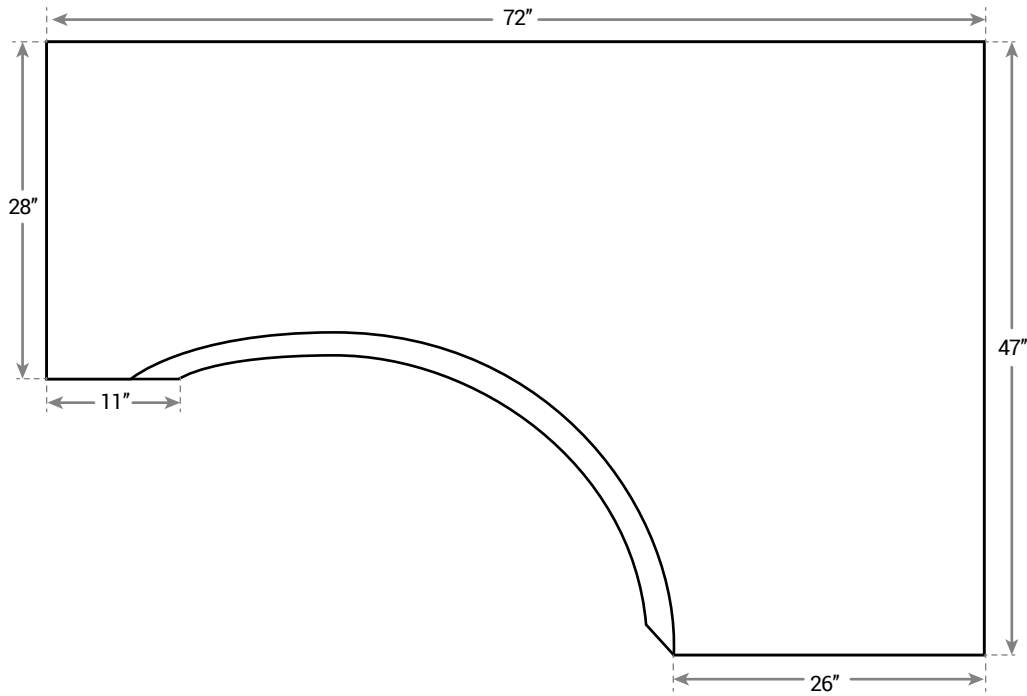

UPL933

TOP VIEW

LEFT & RIGHT EXTENSION

extension can be on the left or right side

SIDE VIEW

CAPABILITIES

colors black and white

FEATURES