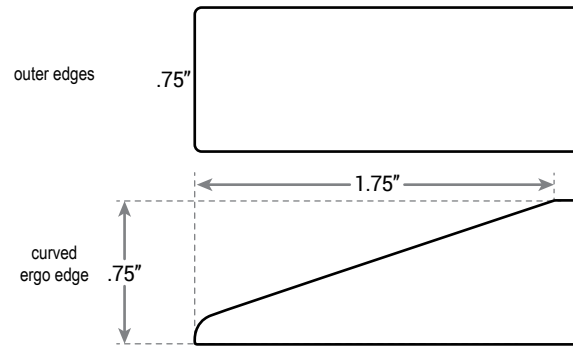

UPL933

TOP VIEW

LEFT & RIGHT EXTENSION

extension can be on the left or right side

SIDE VIEW

CAPABILITIES

colors black and white

FEATURES