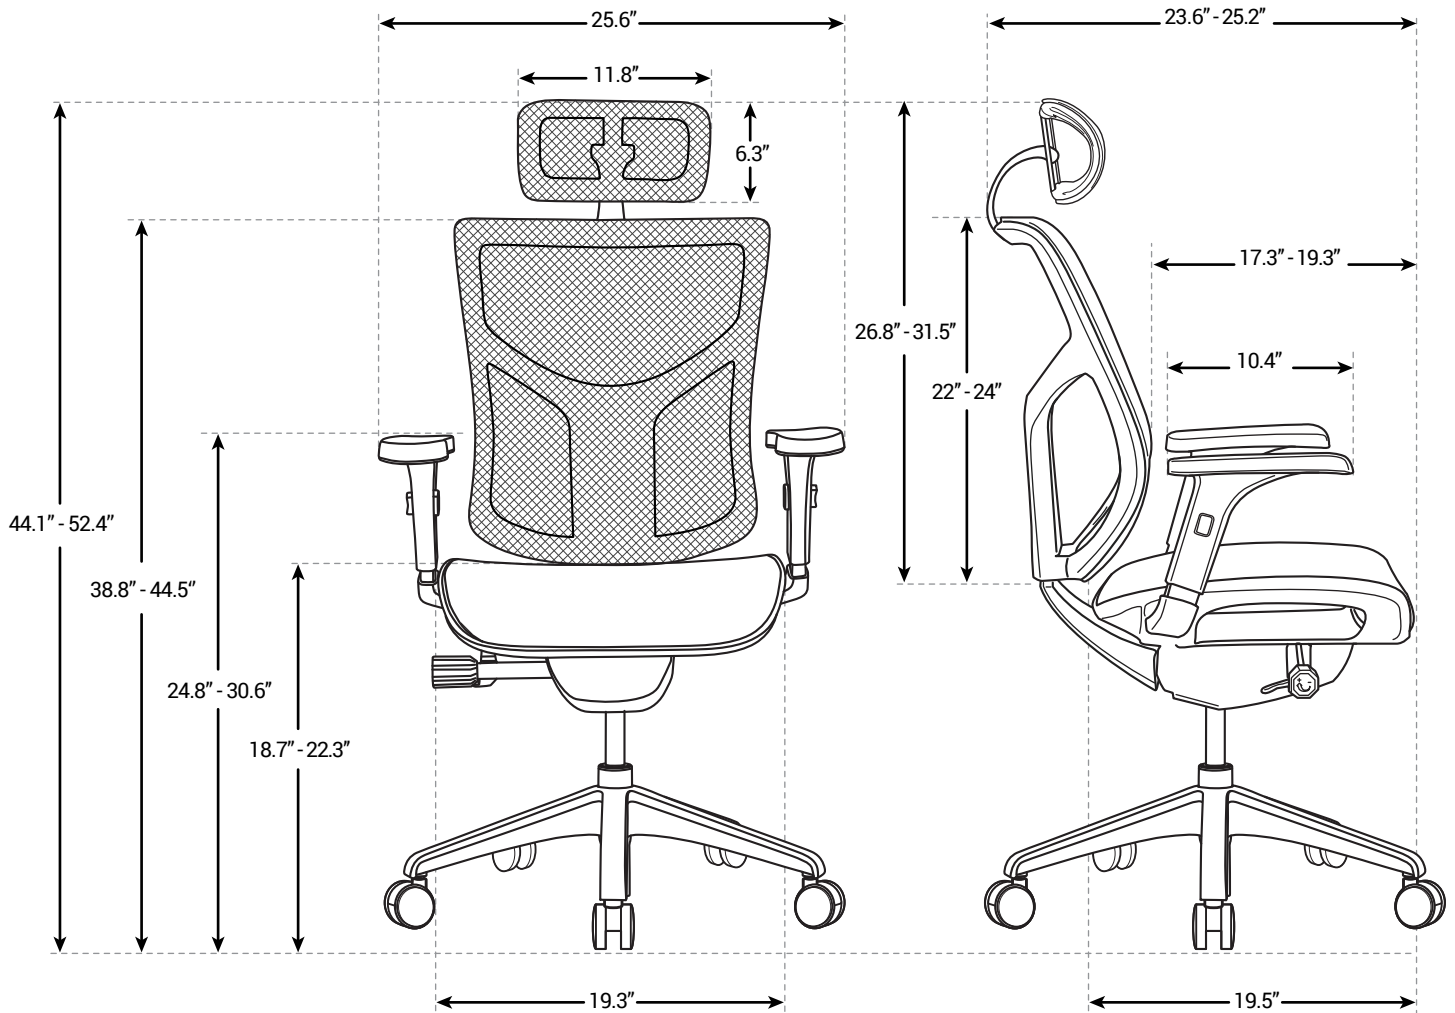

J3 ERGONOMIC CHAIR

UPLIFT DESK®

CHR456

FRONT VIEW

SIDE VIEW

CAPABILITIES

Weight Capacity250 lbs.
ColorBlack
Warranty 3 years

FEATURES

- Recline function with four positions.
- Increased airflow thanks to breathable mesh backrest.
- High density seat cushion with waterfall edge for optimal circulation.