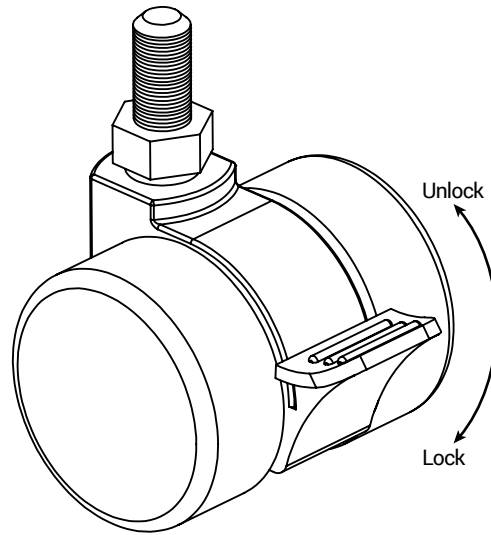

ACC020

CAPABILITIES

Color Black, white
Threading M8 x 15 mm
Warranty 7 years

FEATURES

- Allows for easy movement for your workstation.
- Locking tabs will keep desk stationary.
- Each caster can support up to 150 lbs.