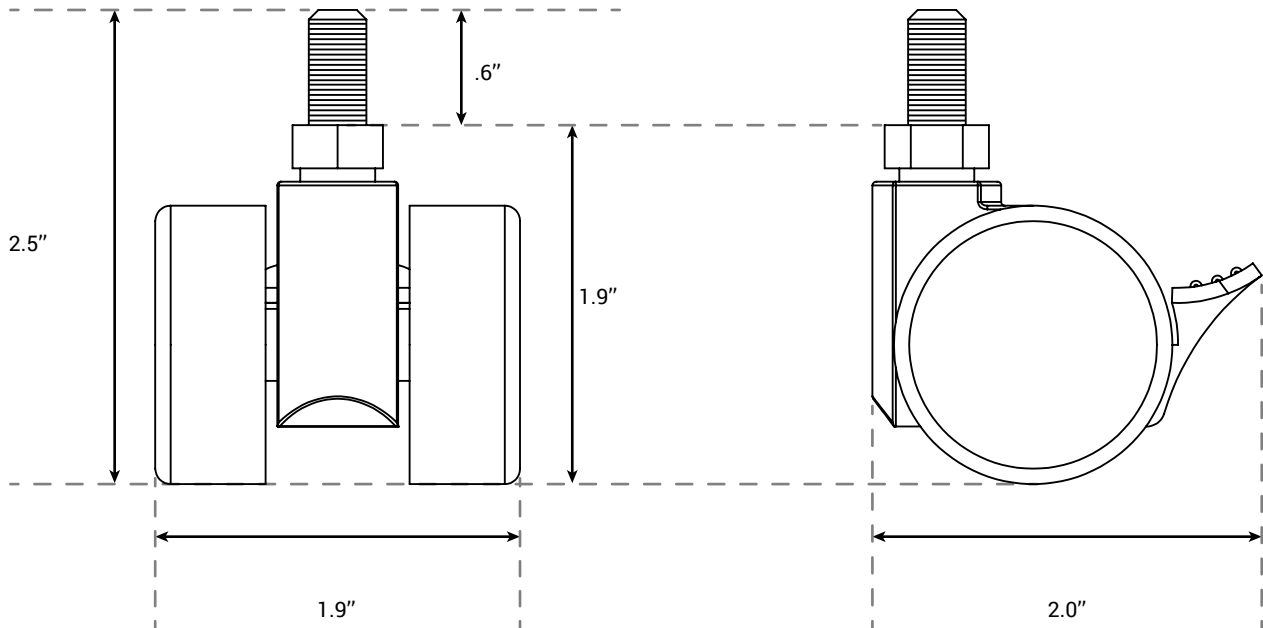

ACC020

CAPABILITIES

Color Black, white
Threading M8 x 15 mm
Warranty 7 years

FEATURES

- Allows for easy movement for your workstation.
- Locking tabs will keep desk stationary.
- Each caster can support up to 150 lbs.