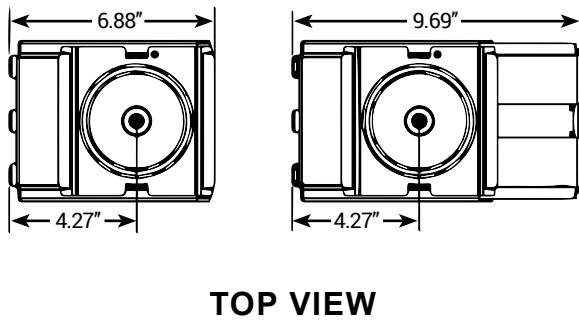

Specifications