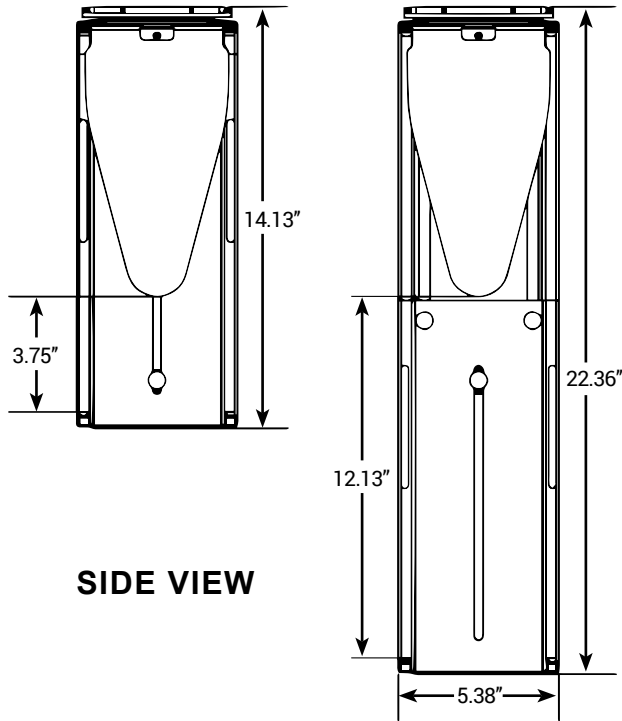

Specifications