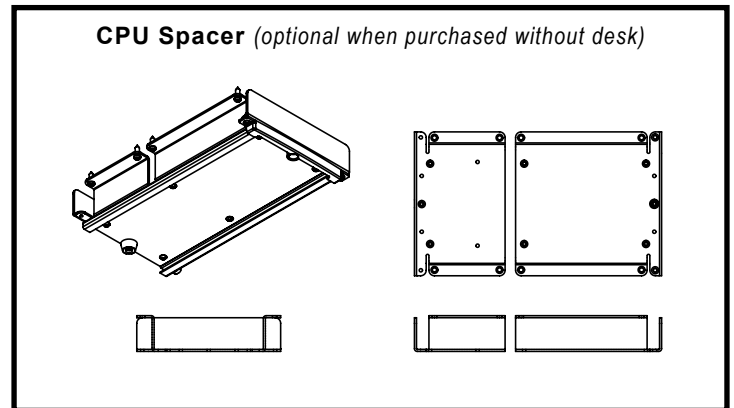

## CAPABILITIES

- Weight Capacity** ..... 50 lbs
- CPU Width** ..... Accommodates 3.75" - 8.25" W
- CPU Height** ..... Accommodates 12" - 20.5" H
- Track Length** ..... 16" L
- Swivel at Mount** ..... 360°

## FEATURES

- Mounts to the underside of your desk via mounting hardware and 16" track
- Swivels 360 degrees and retracts along track, allowing for easy adjustment and access to ports
- Adjusts to fit computer towers ranging from 3.75" to 8.25" wide and 12" to 20.5" high
- Durable black textured powder-coated steel frame can hold CPU up to 50 lbs