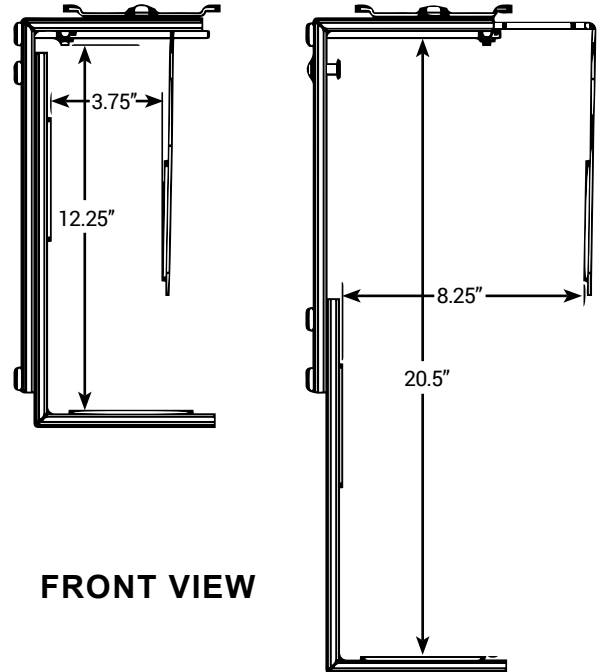

## ADDITIONAL PIECES

## CAPABILITIES

- Weight Capacity** ..... 50 lbs
- CPU Width** ..... Accommodates 3.75" - 8.25" W
- CPU Height** ..... Accommodates 12" - 20.5" H
- Track Length** ..... 16" L
- Swivel at Mount** ..... 360°

## FEATURES

- Mounts to the underside of your desk via mounting hardware and 16" track
- Swivels 360 degrees and retracts along track, allowing for easy adjustment and access to ports
- Adjusts to fit computer towers ranging from 3.75" to 8.25" wide and 12" to 20.5" high
- Durable black textured powder-coated steel frame can hold CPU up to 50 lbs